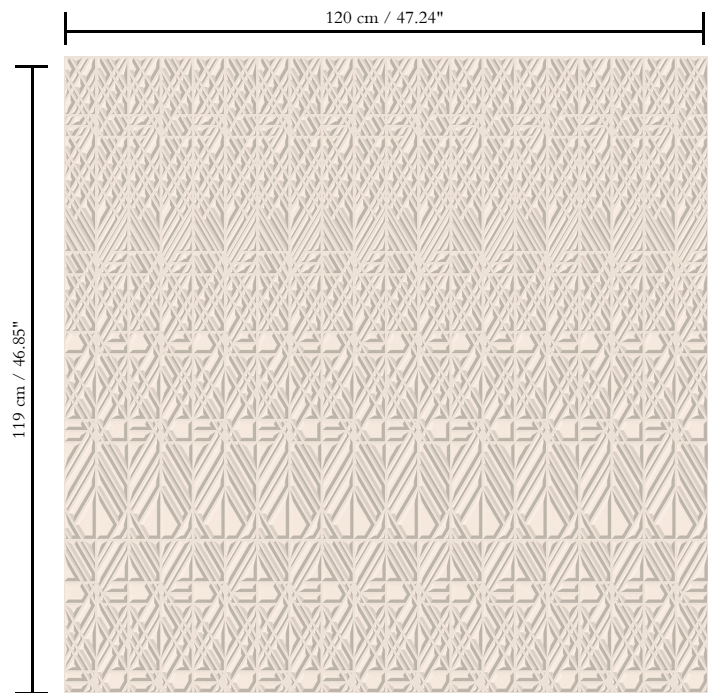

3D textile wallcovering on non-woven backing

Description

Luxurious wallcovering with a soft velvet touch

Dimensions

Width 120 cm (47.24"), sold by the linear metre/yard

Repeat

Straight match 119 cm (46.85")

How to paste

Paste the wall

How to remove

Strippable

Collection

Velveteen

Pattern

Vector