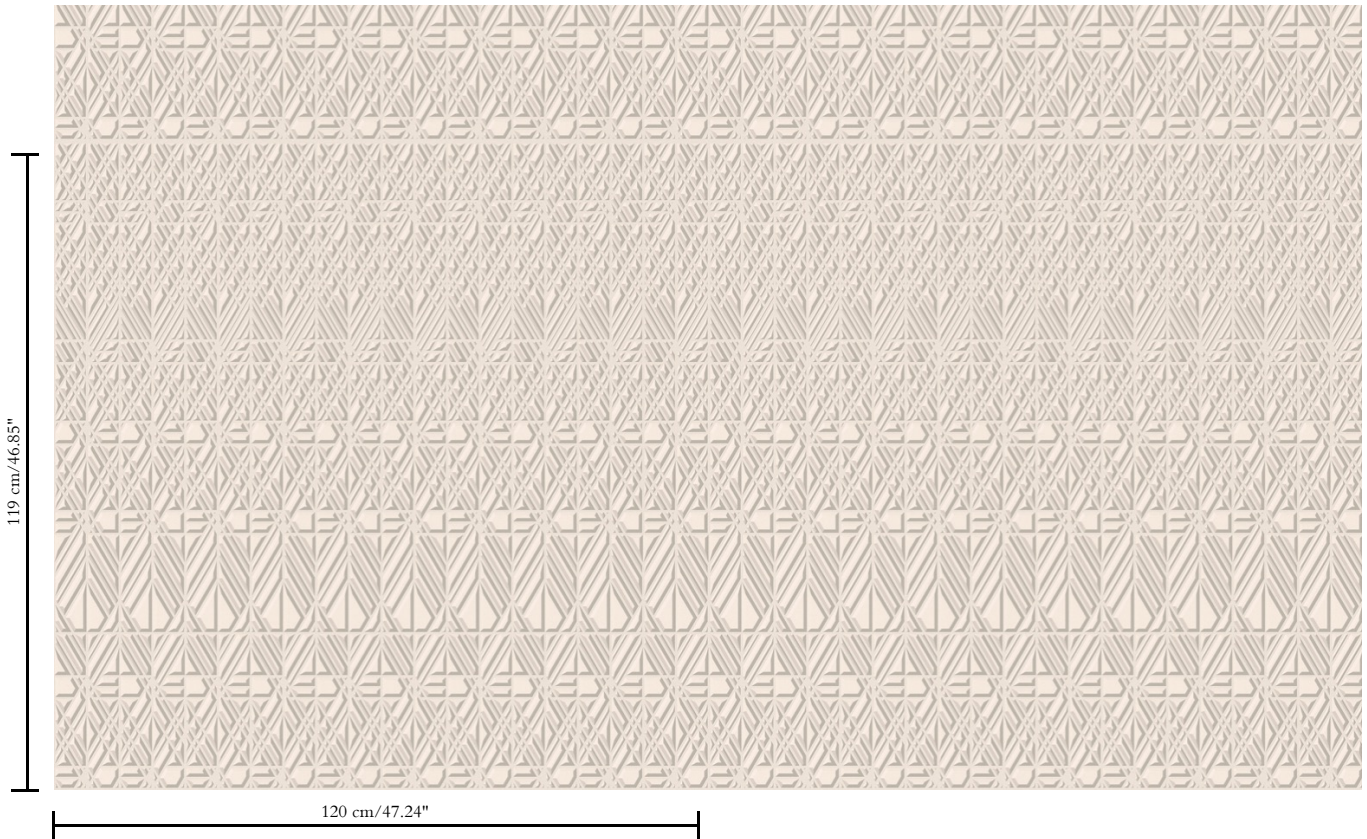

3D textile wallcovering on non-woven backing

Description

Luxurious wallcovering with a soft velvet touch

Dimensions

Width 120 cm (47.24"), sold by the linear metre/yard

Repeat

Straight match 119 cm (46.85")

Adhesive

Adhesive for non-woven wallcovering like Arte Clearpro or 100% dispersion adhesive

Fire retardancy

C-s1, d0 / Class A

Light resistance

Good lightfastness

Care

Spongeable during hanging (dab away damp glue)

How to paste

Paste the wall

How to remove

Strippable

Collection

Velveteen

Pattern

Vector