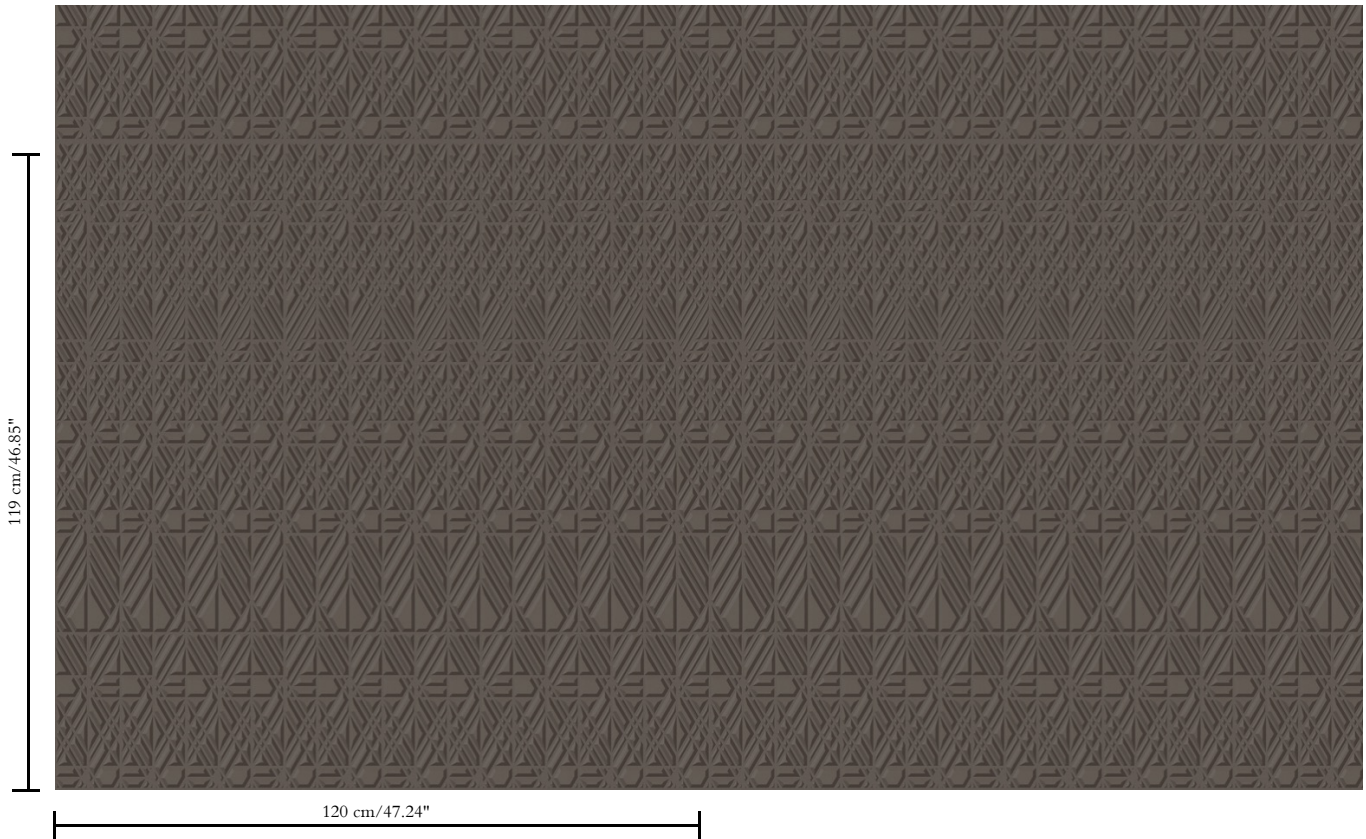

Collection

Velveteen

Pattern

Vector

Reference

87024

Remark

Stain and water repellent, positive acoustic effect