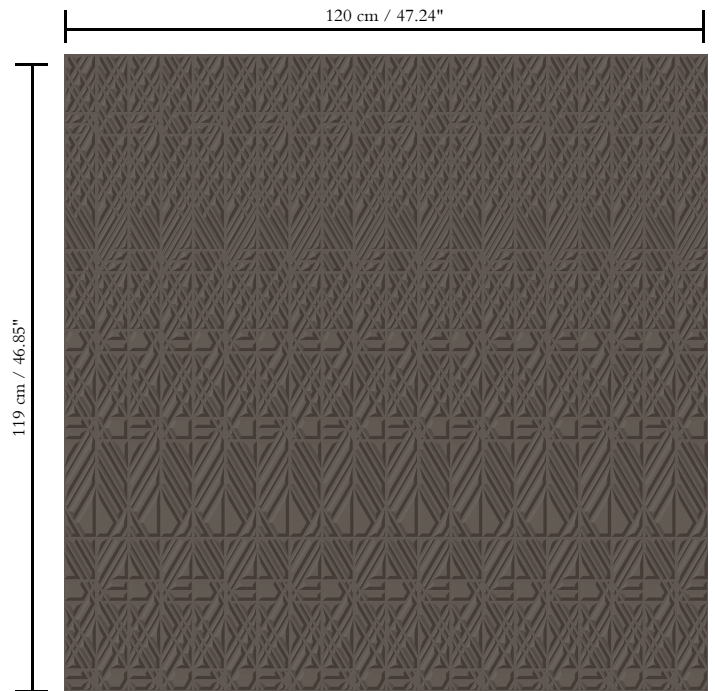

3D textile wallcovering on non-woven backing

Description

Luxurious wallcovering with a soft velvet touch

Dimensions

Width 120 cm (47.24"), sold by the linear metre/yard

Repeat

Straight match 119 cm (46.85")

How to paste

Paste the wall

How to remove

Strippable

Collection

Velveteen

Pattern

Vector