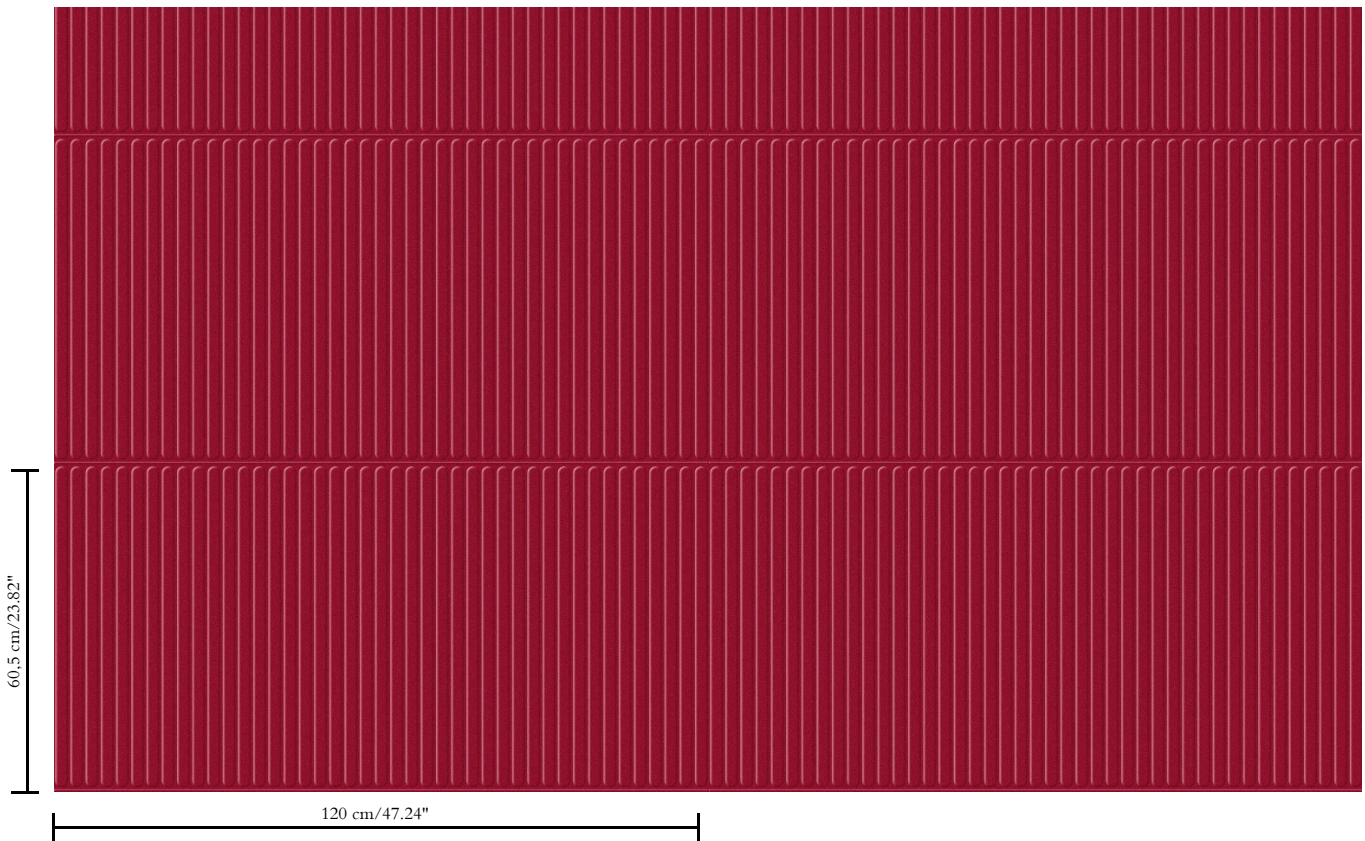

Collection

Velveteen

Pattern

Ridge

Reference

87030

Remark

Stain and water repellent, positive acoustic effect