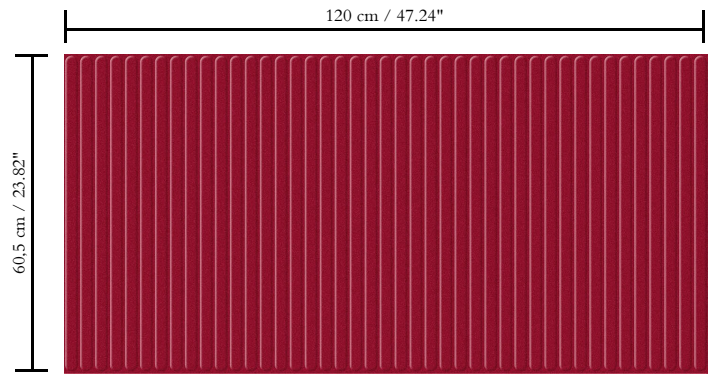

Spec Sheet

Collection

Velveteen

Pattern

Ridge

Reference

87030

Composition

3D textile wallcovering on non-woven backing

Description

Luxurious wallcovering with a soft velvet touch

Dimensions

Width 120 cm (47.24"), sold by the linear metre/yard

Repeat

Straight match 60.50 cm (23.82")

Adhesive

Adhesive for non-woven wallcovering like Arte Clearpro or 100% dispersion adhesive

Fire retardancy

C-s1, d0 / Class A

Light resistance

Good lightfastness

Care

Spongeable during hanging (dab away damp glue)

How to paste

Paste the wall

How to remove

Strippable