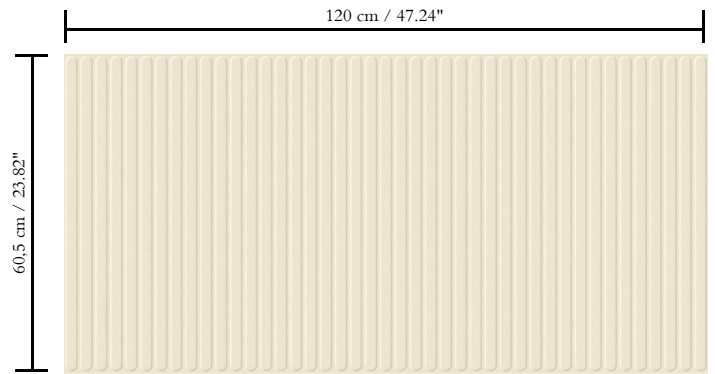

Spec Sheet

Collection

Velveteen

Pattern

Ridge

Reference

87032

Composition

3D textile wallcovering on non-woven backing

Description

Luxurious wallcovering with a soft velvet touch

Dimensions

Width 120 cm (47.24"), sold by the linear metre/yard

Repeat

Straight match 60.50 cm (23.82")

Adhesive

Adhesive for non-woven wallcovering like Arte Clearpro or 100% dispersion adhesive

Fire retardancy

C-s1, d0 / Class A

Light resistance

Good lightfastness

Care

Spongeable during hanging (dab away damp glue)

How to paste

Paste the wall

How to remove

Strippable