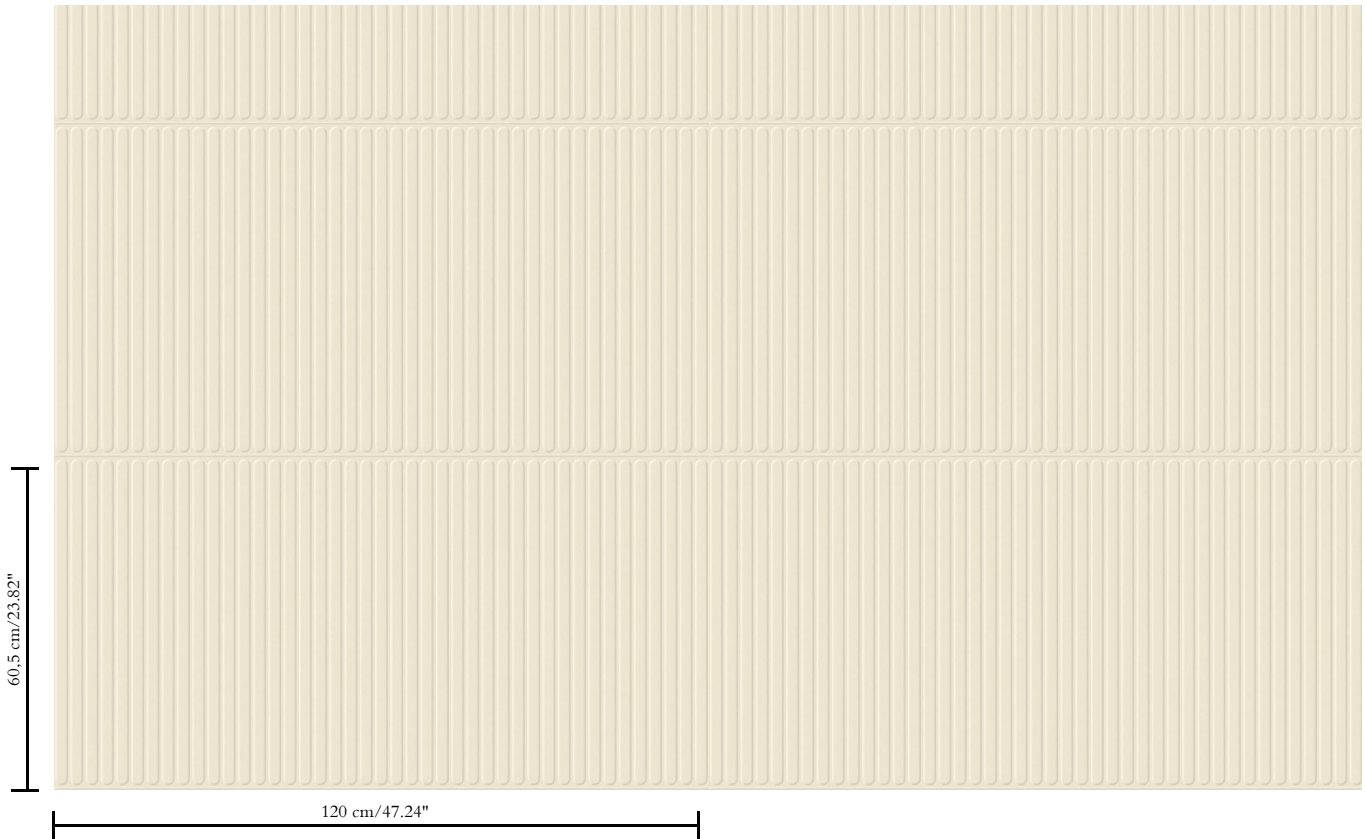

3D textile wallcovering on non-woven backing

Description

Luxurious wallcovering with a soft velvet touch

Dimensions

Width 120 cm (47.24"), sold by the linear metre/yard

Repeat

Straight match 60.50 cm (23.82")

Adhesive

Adhesive for non-woven wallcovering like Arte Clearpro or 100% dispersion adhesive

Fire retardancy

C-s1, d0 / Class A

Light resistance

Good lightfastness

Care

Spongeable during hanging (dab away damp glue)

How to paste

Paste the wall

How to remove

Strippable

Collection

Velveteen

Pattern

Ridge