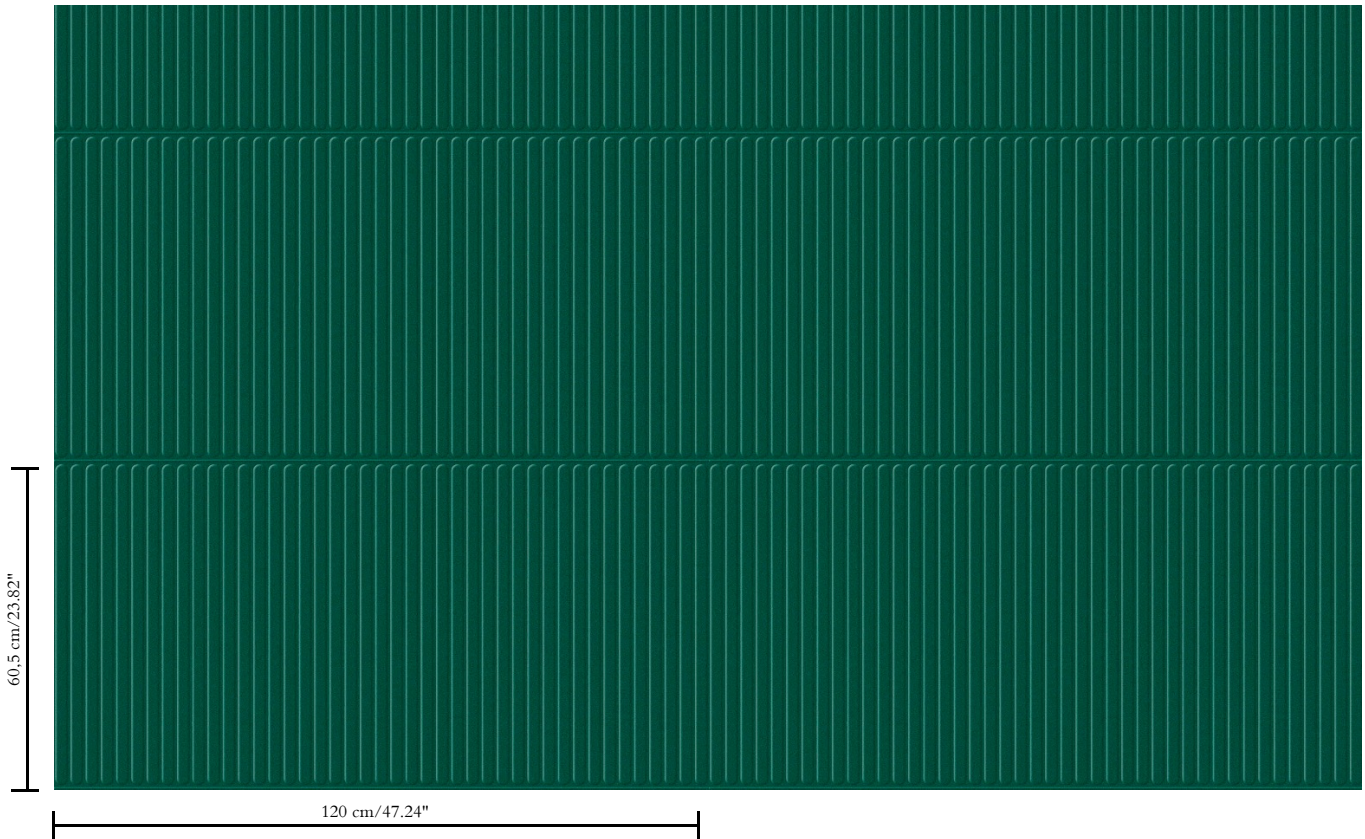

Collection

Velveteen

Pattern

Ridge

Reference

87034

Remark

Stain and water repellent, positive acoustic effect