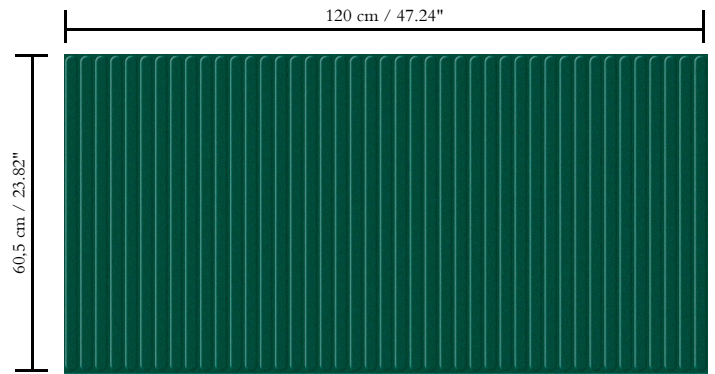

Spec Sheet

Collection

Velveteen

Pattern

Ridge

Reference

87034

Composition

3D textile wallcovering on non-woven backing

Description

Luxurious wallcovering with a soft velvet touch

Dimensions

Width 120 cm (47.24"), sold by the linear metre/yard

Repeat

Straight match 60.50 cm (23.82")

Adhesive

Adhesive for non-woven wallcovering like Arte Clearpro or 100% dispersion adhesive

Fire retardancy

C-s1, d0 / Class A

Light resistance

Good lightfastness

Care

Spongeable during hanging (dab away damp glue)

How to paste

Paste the wall

How to remove

Strippable