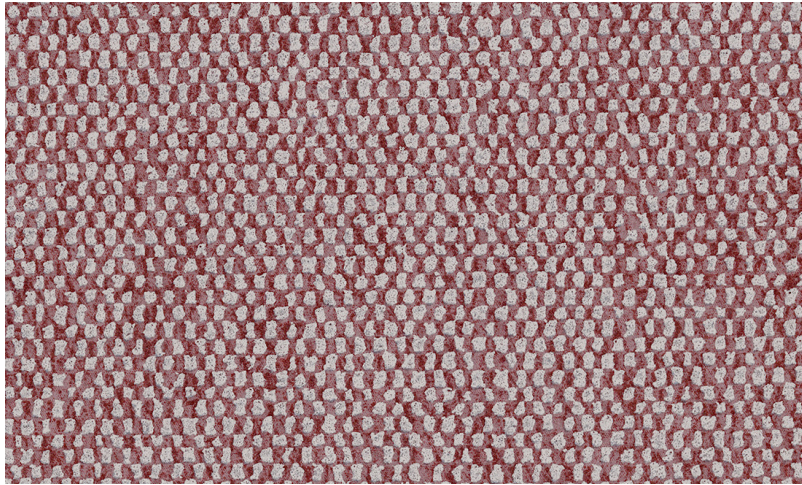

Spec Sheet

Collection

Essentials | Les Nuances

Pattern

Nelson

Reference

91556

Composition

Wallpaper on non-woven backing

Description

Timeless wallpaper with a realistic textile effect

Dimensions

Rolls of 8.50 m x 0.70 m = 6 m² / 9.30 yds x 27.56" = 64 sq. ft.

Repeat

Free match 0 cm (0.00")

Adhesive

Adhesive for non-woven wallcovering like Arte Clearpro, or Metyl Special (200 g in 4 l of water) with the addition of 20% PVA adhesive

Fire retardancy

B-s1, d0 / Class A

Light resistance

Good lightfastness