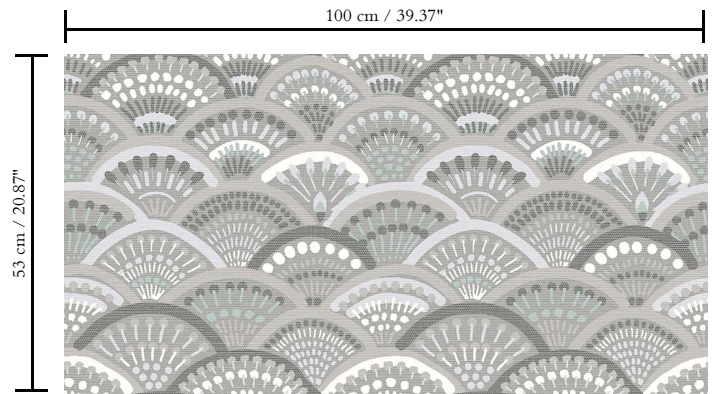

Spec Sheet

Collection

Curiosa

Pattern

Peacock

Reference

13511

Composition

Vinyl wallpaper on paper backing

Dimensions

XL-ROLL: Rolls of 10.05 m x 1.00 m = 10 m² / 11 yds x 39.37" = 108 sq. ft.

Repeat

Straight match 53 cm (20.87")

Adhesive

Metyl Special (200 g in 4 l of water) with the addition of 20% PVA adhesive

Fire retardancy

B-s2, d0 / Class A

Light resistance

Good lightfastness

Care

Extra-washable

How to paste

Paste the wallcovering

How to remove

Peelable