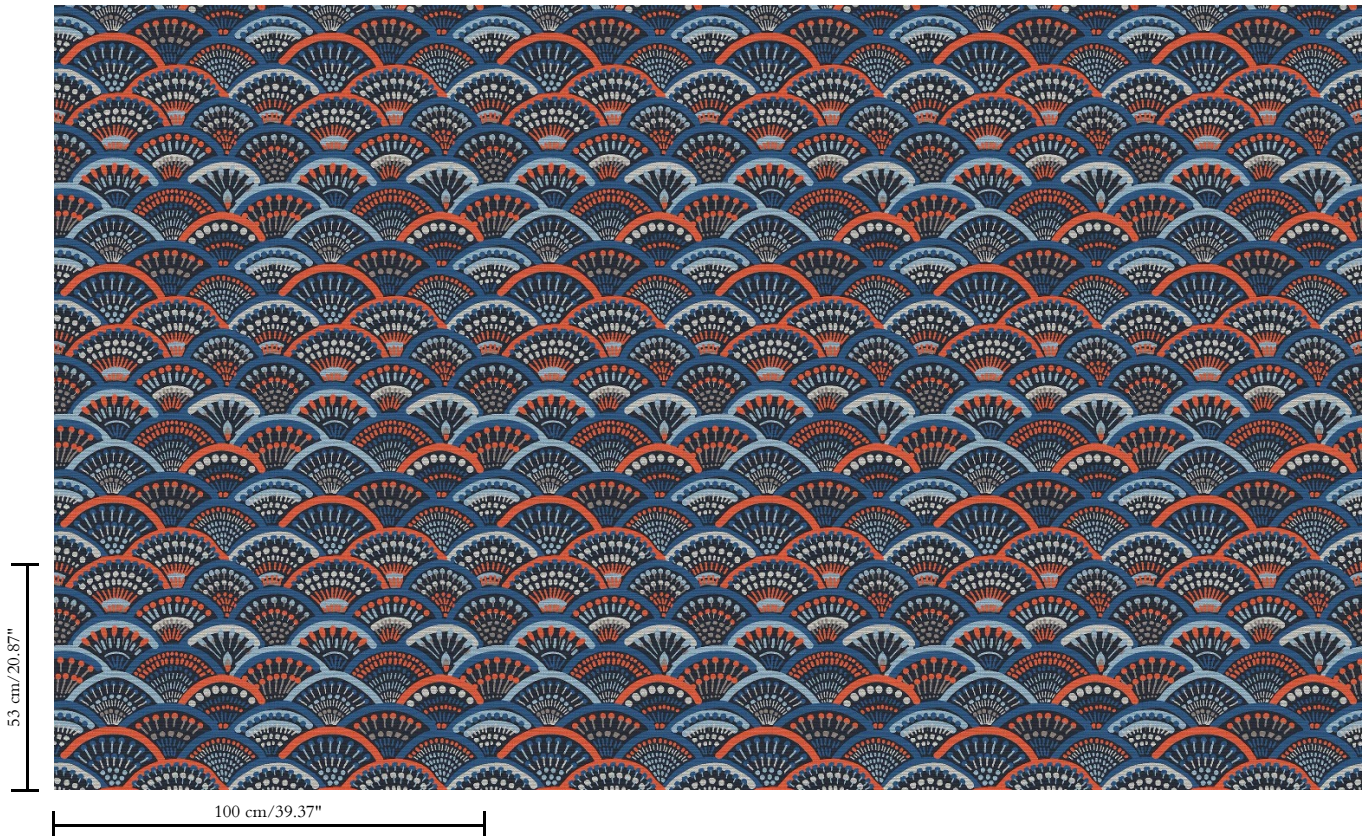

Vinyl wallpaper on paper backing

Dimensions

XL-ROLL: Rolls of 10.05 m x 1.00 m = 10 m<sup>2</sup> / 11 yds x 39.37" = 108 sq. ft.

Repeat

Straight match 53 cm (20.87")

Adhesive

Metyl Special (200 g in 4 l of water) with the addition of 20% PVA adhesive

How to remove

Peelable

Collection

Curiosa

Pattern

Peacock

Reference

13512