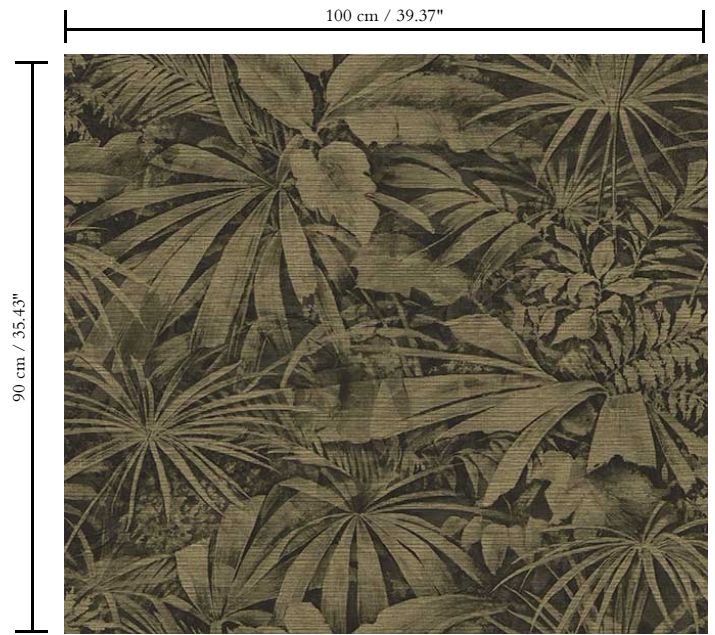

Vinyl wallpaper on paper backing

Dimensions

XL-ROLL: Rolls of 10.05 m x 1.00 m = 10 m² / 11 yds x 39.37" = 108 sq. ft.

Repeat

Drop match 90/45 cm (35.43"/17.72")

Adhesive

Metyl Special (200 g in 4 l of water) with the addition of 20% PVA adhesive

How to remove

Peelable

Collection

Curiosa

Pattern

Grove

Reference

13522