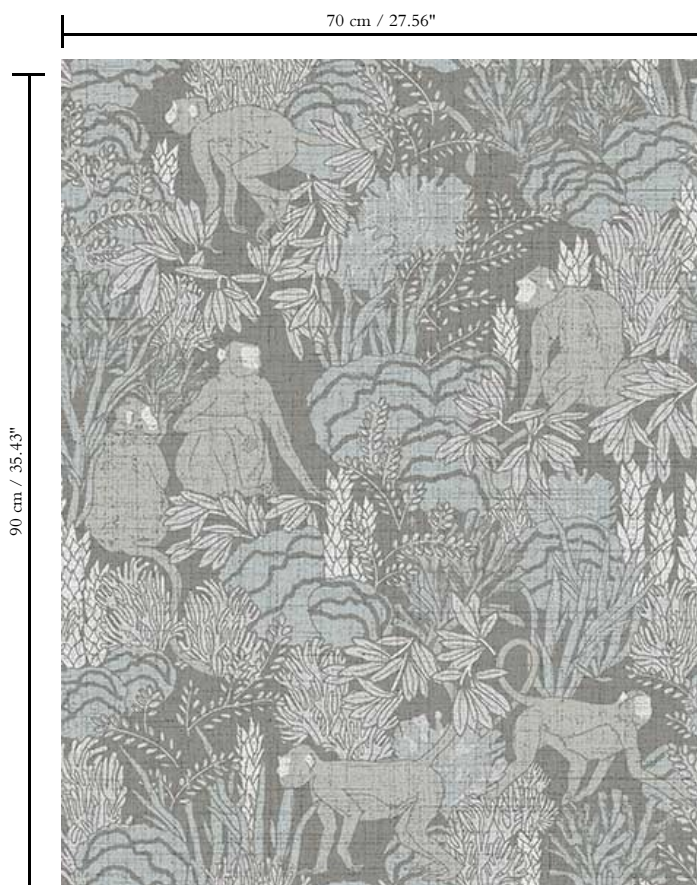

Spec Sheet

Collection

Curiosa

Pattern

Langur

Reference

13531

Composition

Vinyl wallpaper on non-woven backing

Dimensions

Rolls of 10.05 m x 0.70 m = 7 m² / 11 yds x 27.56" = 75 sq. ft.

Repeat

Straight match 90 cm (35.43")

Adhesive

Adhesive for non-woven wallcovering like Arte Clearpro, or Metyl Special (200 g in 4 l of water) with the addition of 20% PVA adhesive

Fire retardancy

B-s2, d0 / Class A

Light resistance

Good lightfastness

Care

Extra-washable

How to paste

Paste the wall

How to remove

Strippable