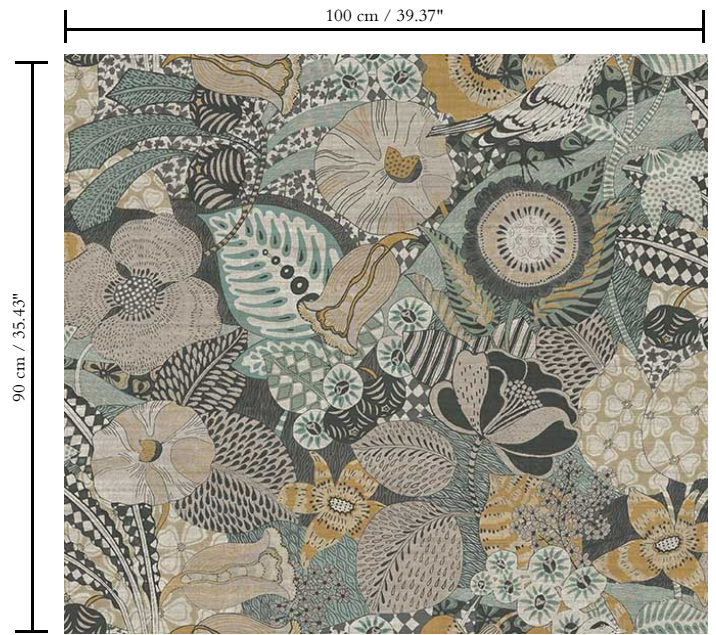

Vinyl wallpaper on paper backing

Dimensions

XL-ROLL: Rolls of 10.05 m x 1.00 m = 10 m<sup>2</sup> / 11 yds x 39.37" = 108 sq. ft.

Repeat

Drop match 90/45 cm (35.43"/17.72")

Adhesive

Metyl Special (200 g in 4 l of water) with the addition of 20% PVA adhesive

How to remove

Peelable

Collection

Curiosa

Pattern

Euphoria

Reference

13551