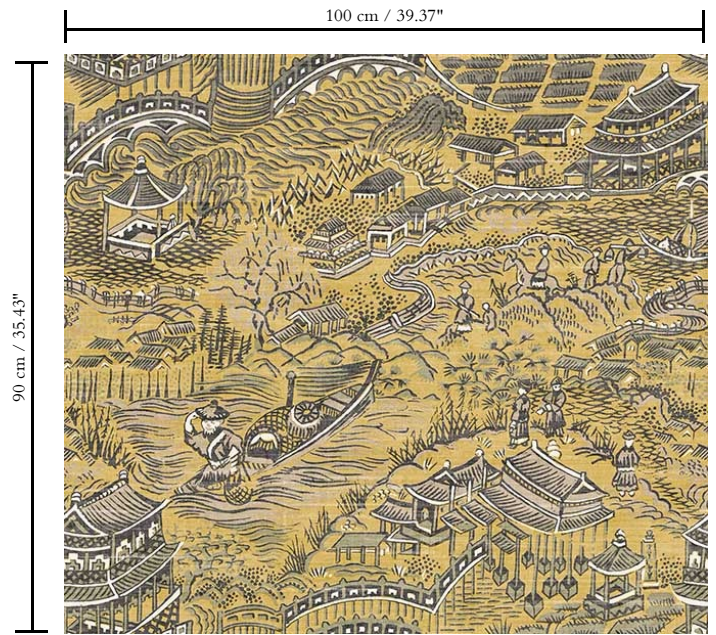

Vinyl wallpaper on paper backing

Dimensions

XL-ROLL: Rolls of 10.05 m x 1.00 m = 10 m² / 11 yds x 39.37" = 108 sq. ft.

Repeat

Straight match 90 cm (35.43")

Adhesive

Metyl Special (200 g in 4 l of water) with the addition of 20% PVA adhesive

How to remove

Peelable

Collection

Curiosa

Pattern

Scenery

Reference

13560