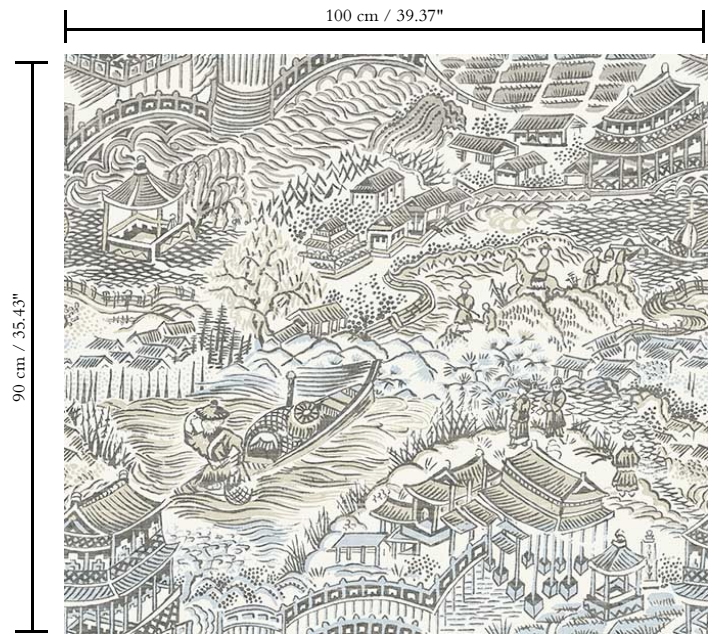

Vinyl wallpaper on paper backing

Dimensions

XL-ROLL: Rolls of 10.05 m x 1.00 m = 10 m² / 11 yds x 39.37" = 108 sq. ft.

Repeat

Straight match 90 cm (35.43")

Adhesive

Metyl Special (200 g in 4 l of water) with the addition of 20% PVA adhesive

How to remove

Peelable

Collection

Curiosa

Pattern

Scenery

Reference

13561