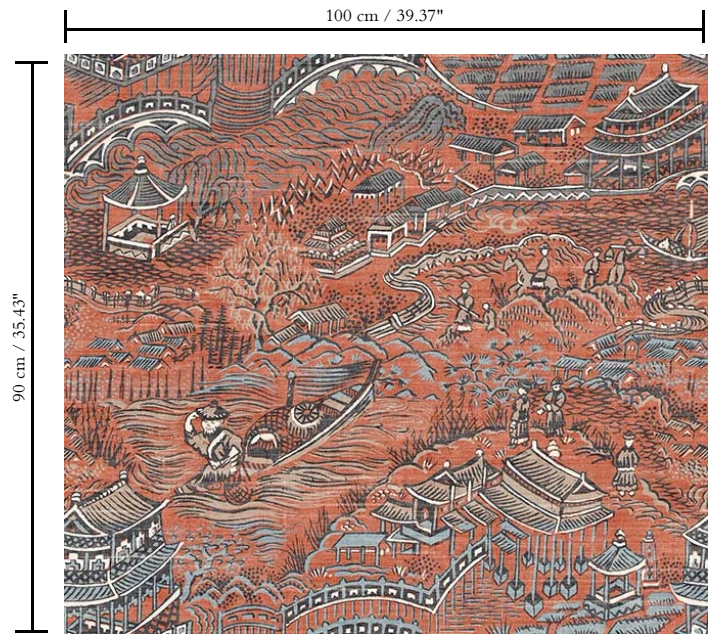

Spec Sheet

Collection

Curiosa

Pattern

Scenery

Reference

13562

Composition

Vinyl wallpaper on paper backing

Dimensions

XL-ROLL: Rolls of 10.05 m x 1.00 m = 10 m² / 11 yds x 39.37" = 108 sq. ft.

Repeat

Straight match 90 cm (35.43")

Adhesive

Metyl Special (200 g in 4 l of water) with the addition of 20% PVA adhesive

How to remove

Peelable

Collection

Curiosa

Pattern

Scenery

Reference

13562