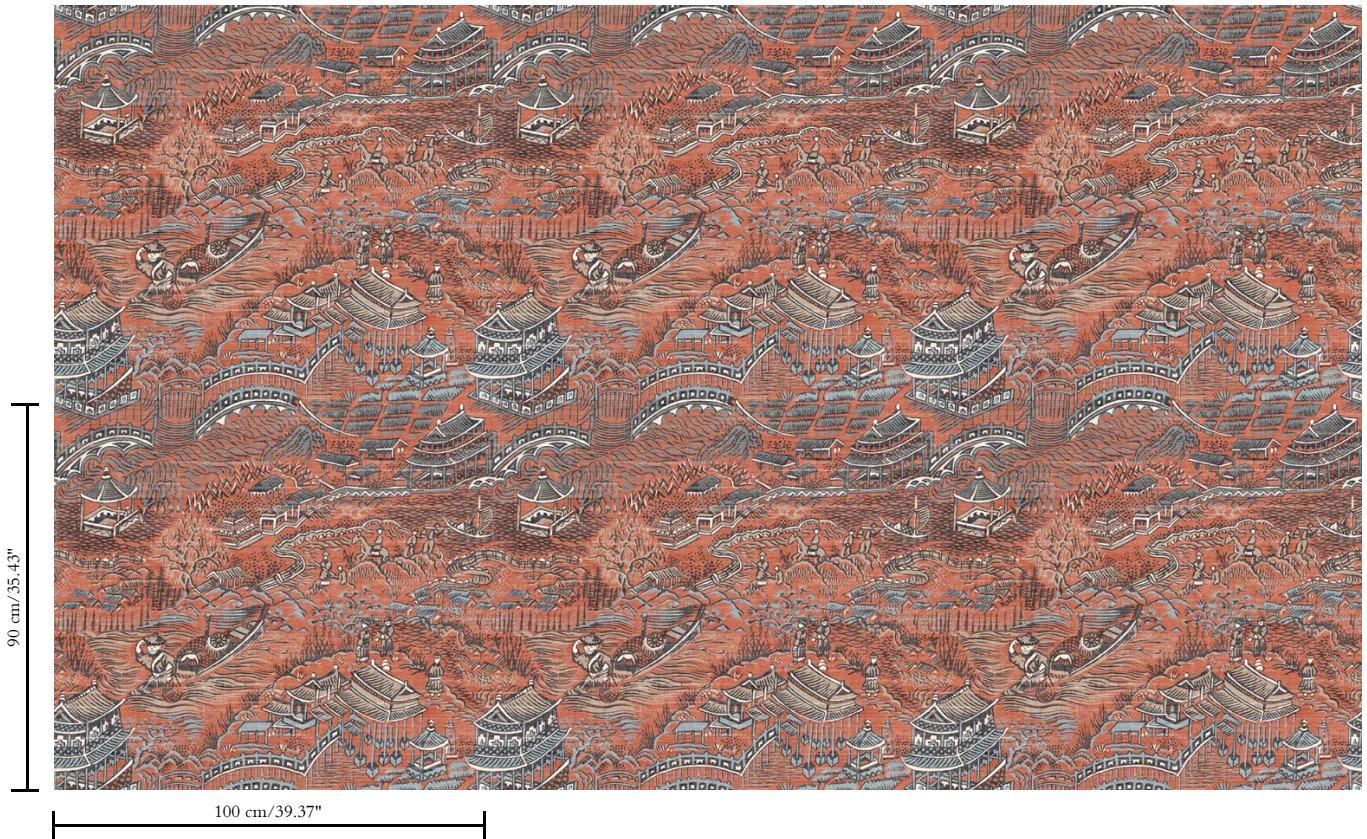

Spec Sheet

Collection

Curiosa

Pattern

Scenery

Reference

13562

Composition

Vinyl wallpaper on paper backing

Dimensions

XL-ROLL: Rolls of 10.05 m x 1.00 m = 10 m² / 11 yds x 39.37" = 108 sq. ft.

Repeat

Straight match 90 cm (35.43")

Adhesive

Metyl Special (200 g in 4 l of water) with the addition of 20% PVA adhesive

How to remove

Peelable

Collection

Curiosa

Pattern

Scenery

Reference

13562