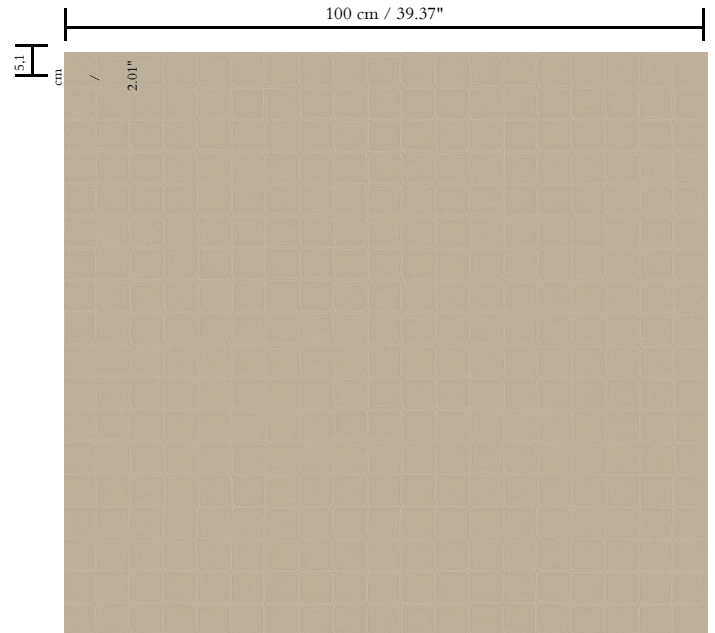

Vinyl wallpaper on non-woven backing

Description

Extra-heavy vinyl wallpaper with the authentic look of hand-stitched leather

Dimensions

XL-ROLL: Rolls of 10.05 m x 1 m = 10 m² / 11 yds x 39.37" = 108 sq. ft.

Light resistance

Good lightfastness

Care

Extra-washable

How to paste

Paste the wall

How to remove

Strippable