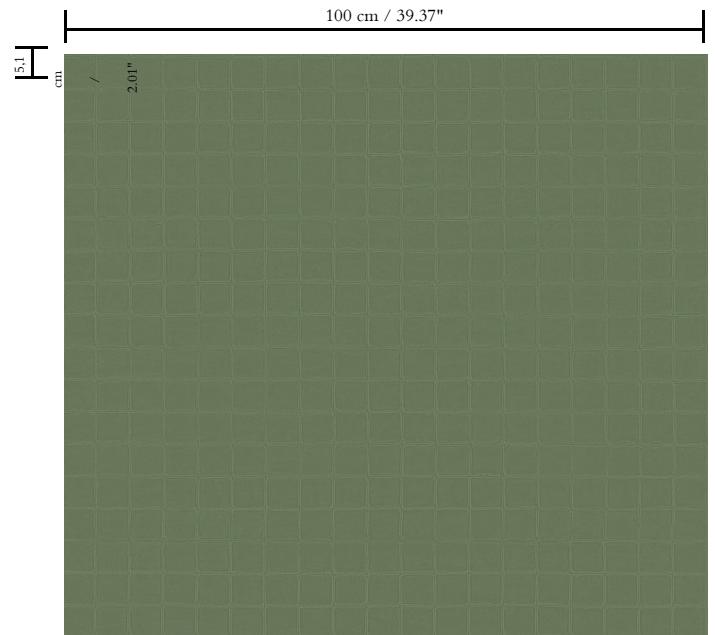

Spec Sheet

Collection

Atelier

Pattern

Alma

Reference

21012

Composition

Vinyl wallpaper on non-woven backing

Description

Extra-heavy vinyl wallpaper with the authentic look of hand-stitched leather

Dimensions

XL-ROLL: Rolls of 10.05 m x 1 m = 10 m² / 11 yds x 39.37" = 108 sq. ft.

Repeat

Straight match 5.10 cm (2.01")

Adhesive

Adhesive for non-woven wallcovering like Arte Clearpro, or Metyl Special (200 g in 4 l of water) with the addition of 20% PVA adhesive

Fire retardancy

B-s2, d0 / Class A

Light resistance

Good lightfastness

Care

Extra-washable

How to paste

Paste the wall

How to remove

Strippable