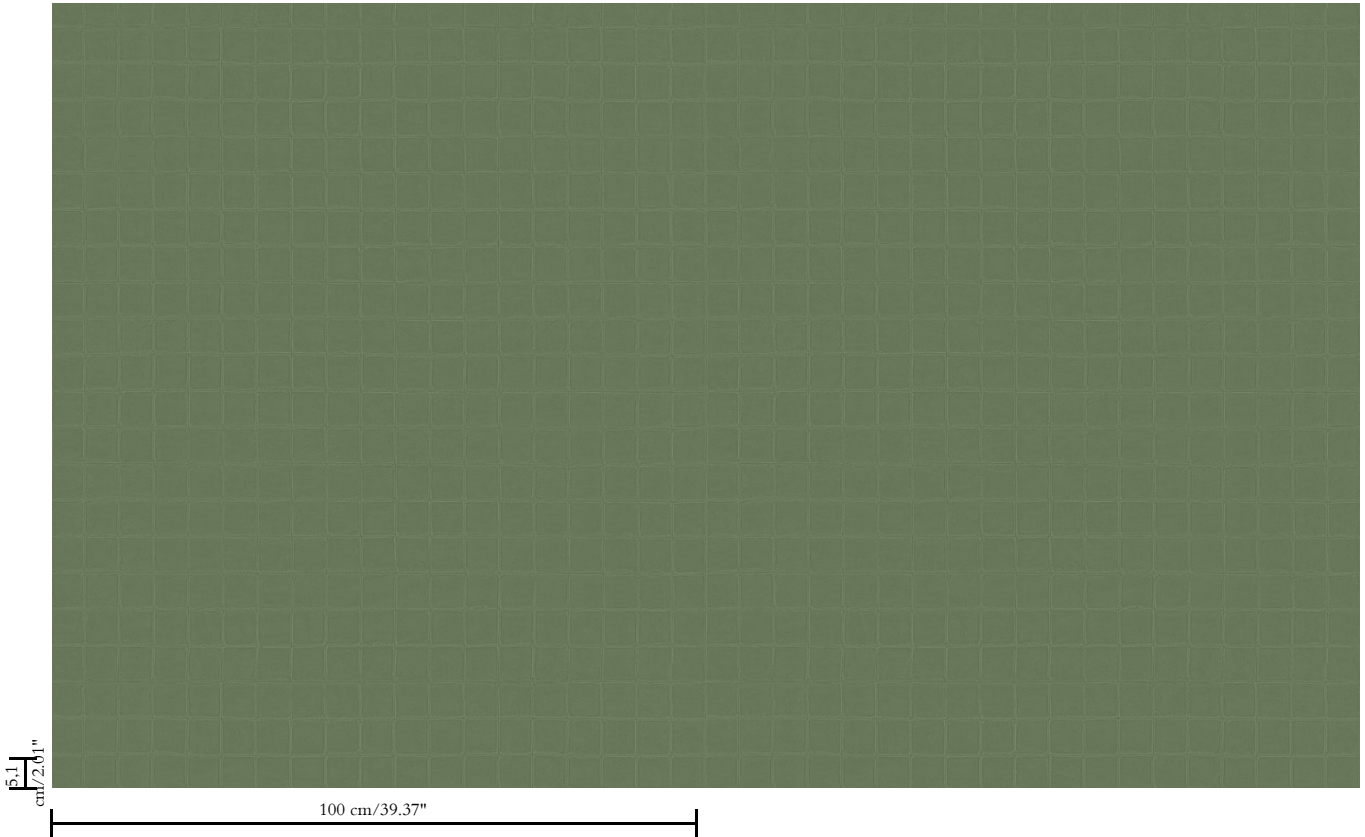

Collection

Atelier

Pattern

Alma

Reference

21012