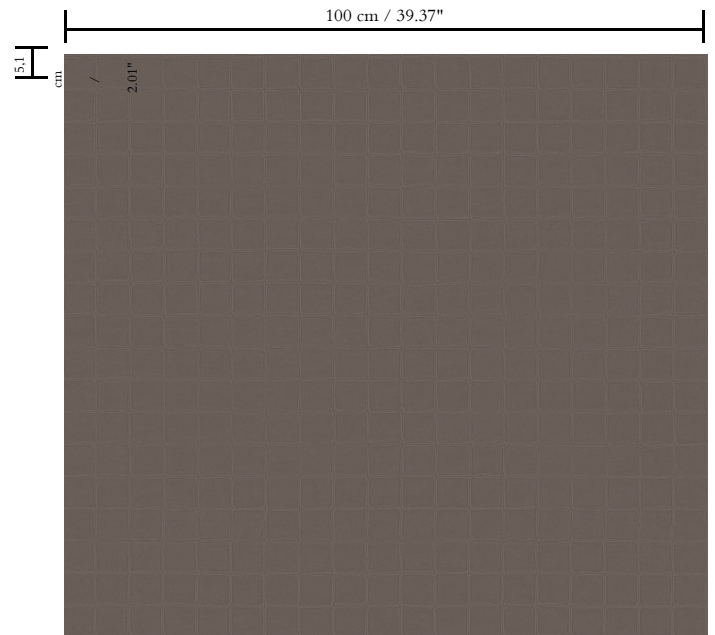

Light resistance

Good lightfastness

Care

Extra-washable

How to paste

Paste the wall

How to remove

Strippable