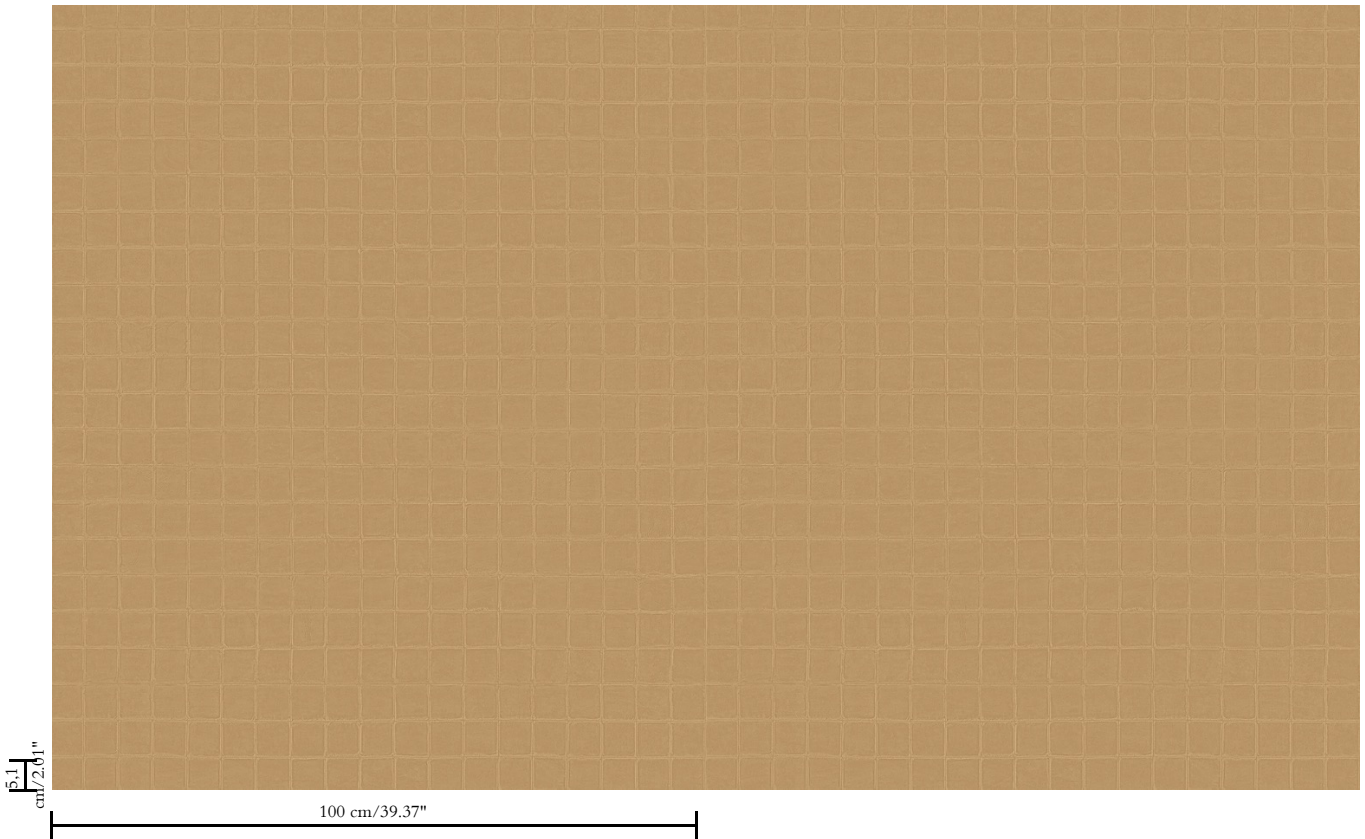

Vinyl wallpaper on non-woven backing

Description

Extra-heavy vinyl wallpaper with the authentic look of hand-stitched leather

Dimensions

XL-ROLL: Rolls of 10.05 m x 1 m = 10 m² / 11 yds x 39.37" = 108 sq. ft.

Repeat

Straight match 5.10 cm (2.01")

Adhesive

Adhesive for non-woven wallcovering like Arte Clearpro, or Metyl Special (200 g in 4 l of water) with the addition of 20% PVA adhesive

Fire retardancy

B-s2, d0 / Class A

Light resistance

Good lightfastness

Care

Extra-washable

How to paste

Paste the wall

How to remove

Strippable