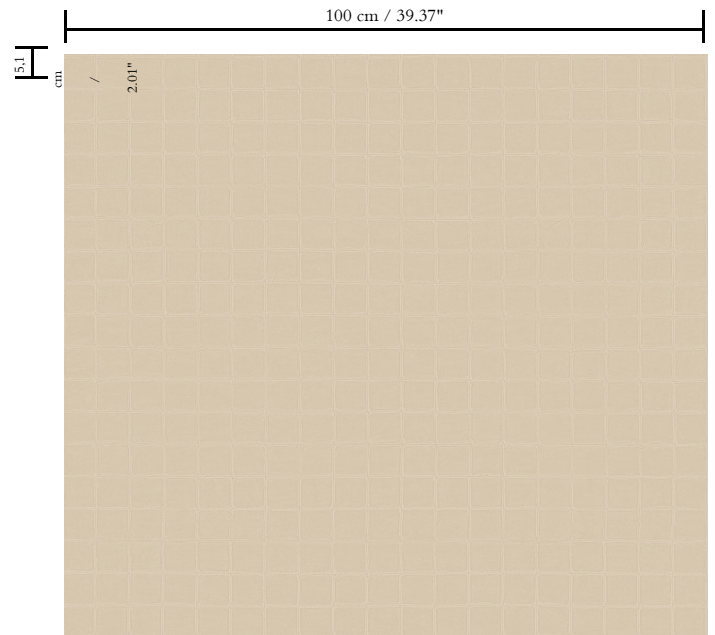

**B-s2, d0 / Class A**

Light resistance

**Good lightfastness**

Care

**Extra-washable**

How to paste

**Paste the wall**

How to remove

**Strippable**

Collection

Atelier

Pattern

Alma

Reference

21020