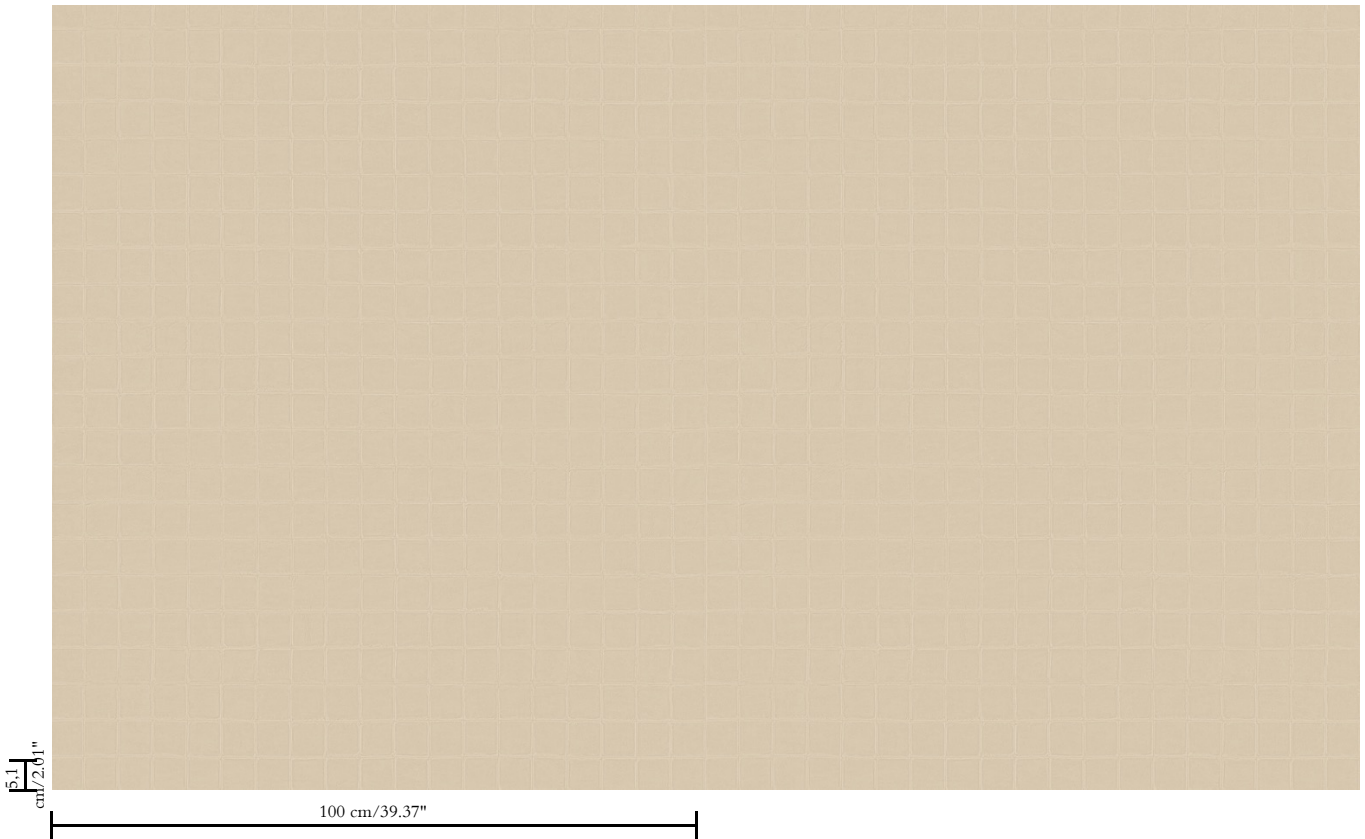

**B-s2, d0 / Class A**

Light resistance

**Good lightfastness**

Care

**Extra-washable**

How to paste

**Paste the wall**

How to remove

**Strippable**

Collection

Atelier

Pattern

Alma

Reference

21020