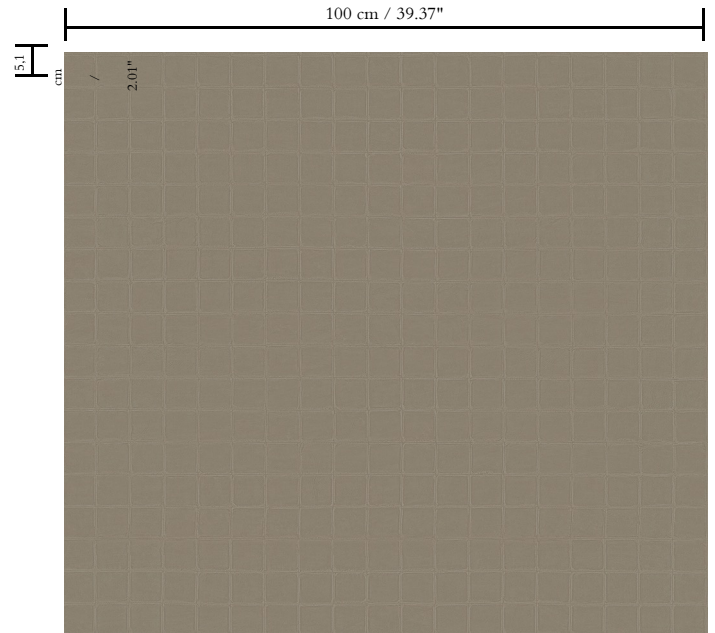

Spec Sheet

Collection

Atelier

Pattern

Alma

Reference

21021

Composition

Vinyl wallpaper on non-woven backing

Description

Extra-heavy vinyl wallpaper with the authentic look of hand-stitched leather

Dimensions

XL-ROLL: Rolls of 10.05 m x 1 m = 10 m² / 11 yds x 39.37" = 108 sq. ft.

Repeat

Straight match 5.10 cm (2.01")

Adhesive

Adhesive for non-woven wallcovering like Arte Clearpro, or Metyl Special (200 g in 4 l of water) with the addition of 20% PVA adhesive

Fire retardancy

B-s2, d0 / Class A

Light resistance

Good lightfastness

Care

Extra-washable

How to paste

Paste the wall

How to remove

Strippable