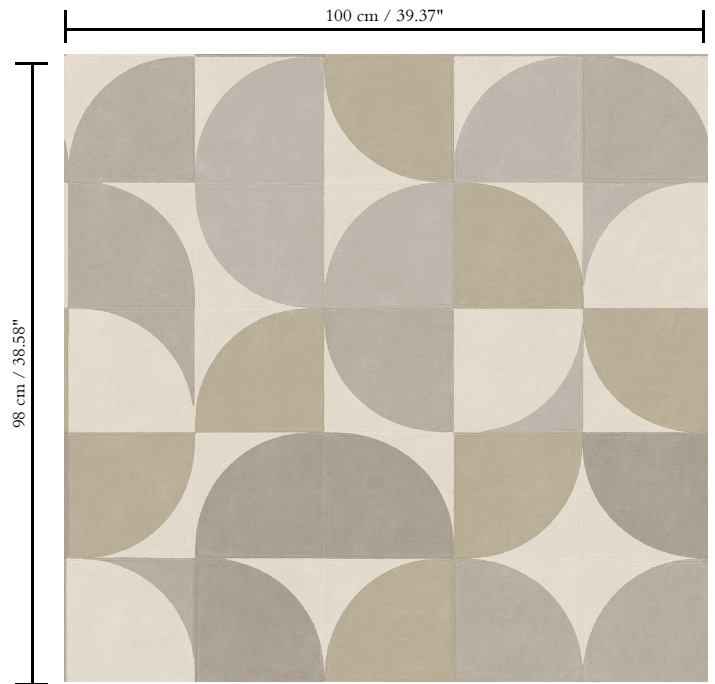

Vinyl wallpaper on non-woven backing

Description

Extra-heavy vinyl wallpaper with the authentic look of hand-stitched leather

Dimensions

XL-ROLL: Rolls of 10.05 m x 1 m = 10 m² / 11 yds x 39.37" = 108 sq. ft.

Light resistance

Good lightfastness

Care

Extra-washable

How to paste

Paste the wall

How to remove

Strippable