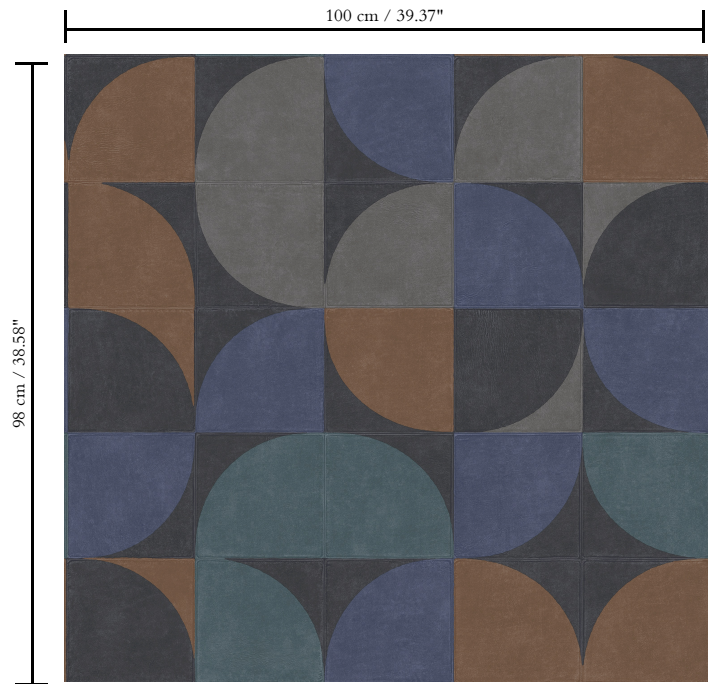

Repeat

Straight match 98 cm (38.58")

Adhesive

Adhesive for non-woven wallcovering like Arte Clearpro, or Metyl Special (200 g in 4 l of water) with the addition of 20% PVA adhesive

Fire retardancy

B-s2, d0 / Class A

Light resistance

Good lightfastness

Care

Extra-washable

How to paste

Paste the wall

How to remove

Strippable