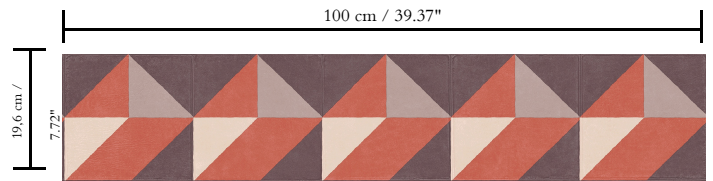

Spec Sheet

Collection

Atelier

Pattern

Cosma

Reference

21062

Composition

Vinyl wallpaper on non-woven backing

Description

Extra-heavy vinyl wallpaper with the authentic look of hand-stitched leather

Dimensions

XL-ROLL: Rolls of 10.05 m x 1 m = 10 m² / 11 yds x 39.37" = 108 sq. ft.

Repeat

Straight match 19.6 cm (7.72")

Adhesive

Adhesive for non-woven wallcovering like Arte Clearpro, or Metyl Special (200 g in 4 l of water) with the addition of 20% PVA adhesive

Fire retardancy

B-s2, d0 / Class A