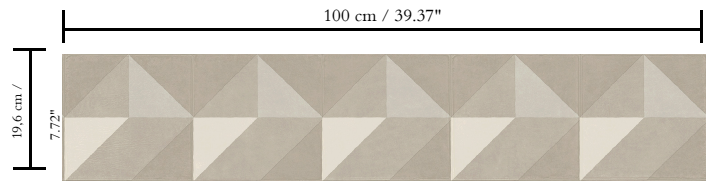

# Spec Sheet

Collection

Atelier

Pattern

Cosma

Reference

21063

Composition

Vinyl wallpaper on non-woven backing

Description

Extra-heavy vinyl wallpaper with the authentic look of hand-stitched leather

Dimensions

**XL-ROLL:** Rolls of 10.05 m x 1 m = 10 m<sup>2</sup> / 11 yds x 39.37" = 108 sq. ft.

Repeat

Straight match 19.6 cm (7.72")

Adhesive

Adhesive for non-woven wallcovering like Arte Clearpro, or Metyl Special (200 g in 4 l of water) with the addition of 20% PVA adhesive

Fire retardancy

B-s2, d0 / Class A