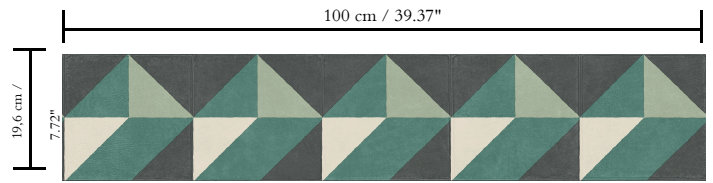

Spec Sheet

Collection

Atelier

Pattern

Cosma

Reference

21064

Composition

Vinyl wallpaper on non-woven backing

Description

Extra-heavy vinyl wallpaper with the authentic look of hand-stitched leather

Dimensions

XL-ROLL: Rolls of 10.05 m x 1 m = 10 m² / 11 yds x 39.37" = 108 sq. ft.

Repeat

Straight match 19.6 cm (7.72")

Adhesive

Adhesive for non-woven wallcovering like Arte Clearpro, or Metyl Special (200 g in 4 l of water) with the addition of 20% PVA adhesive

Fire retardancy

B-s2, d0 / Class A