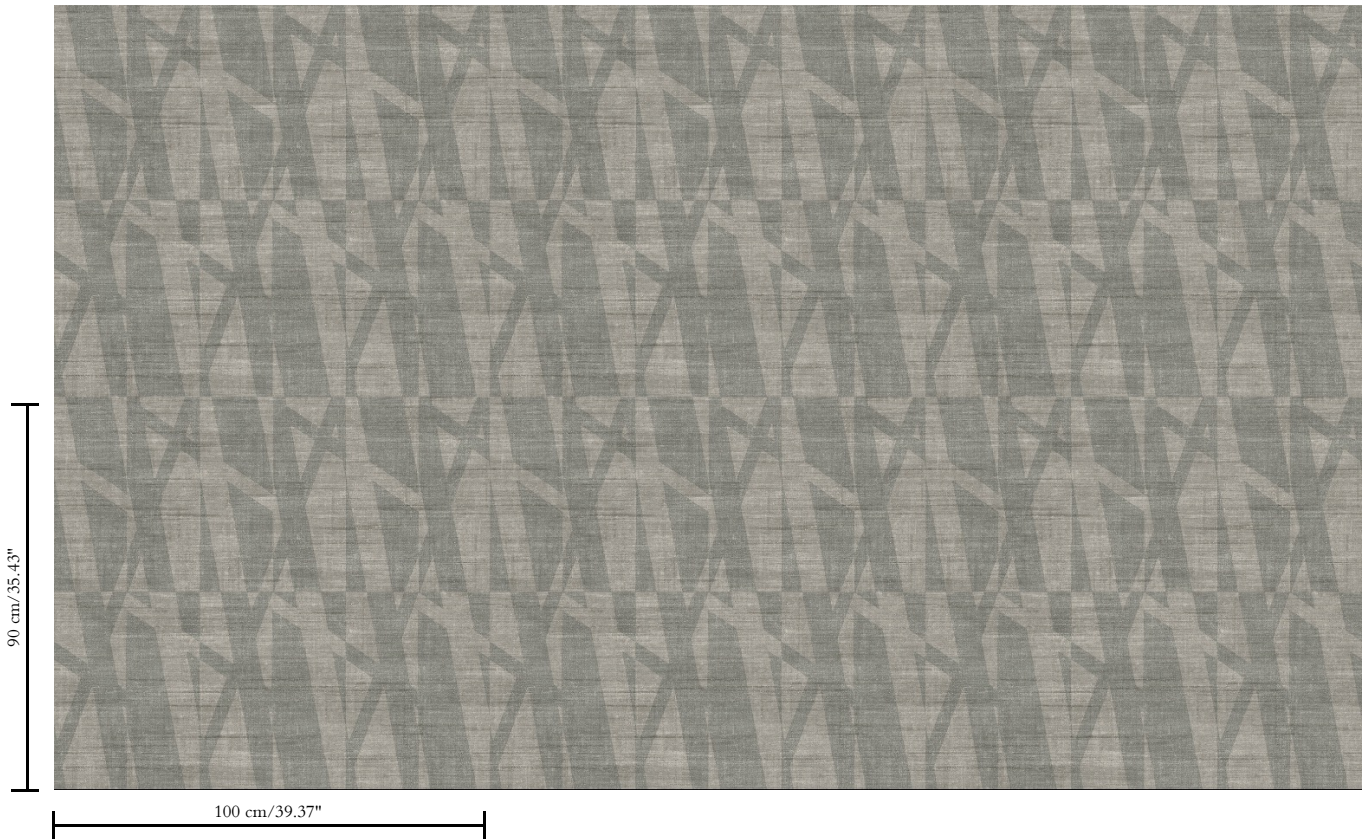

Collection

Signature

Pattern

Trace

Reference

24550