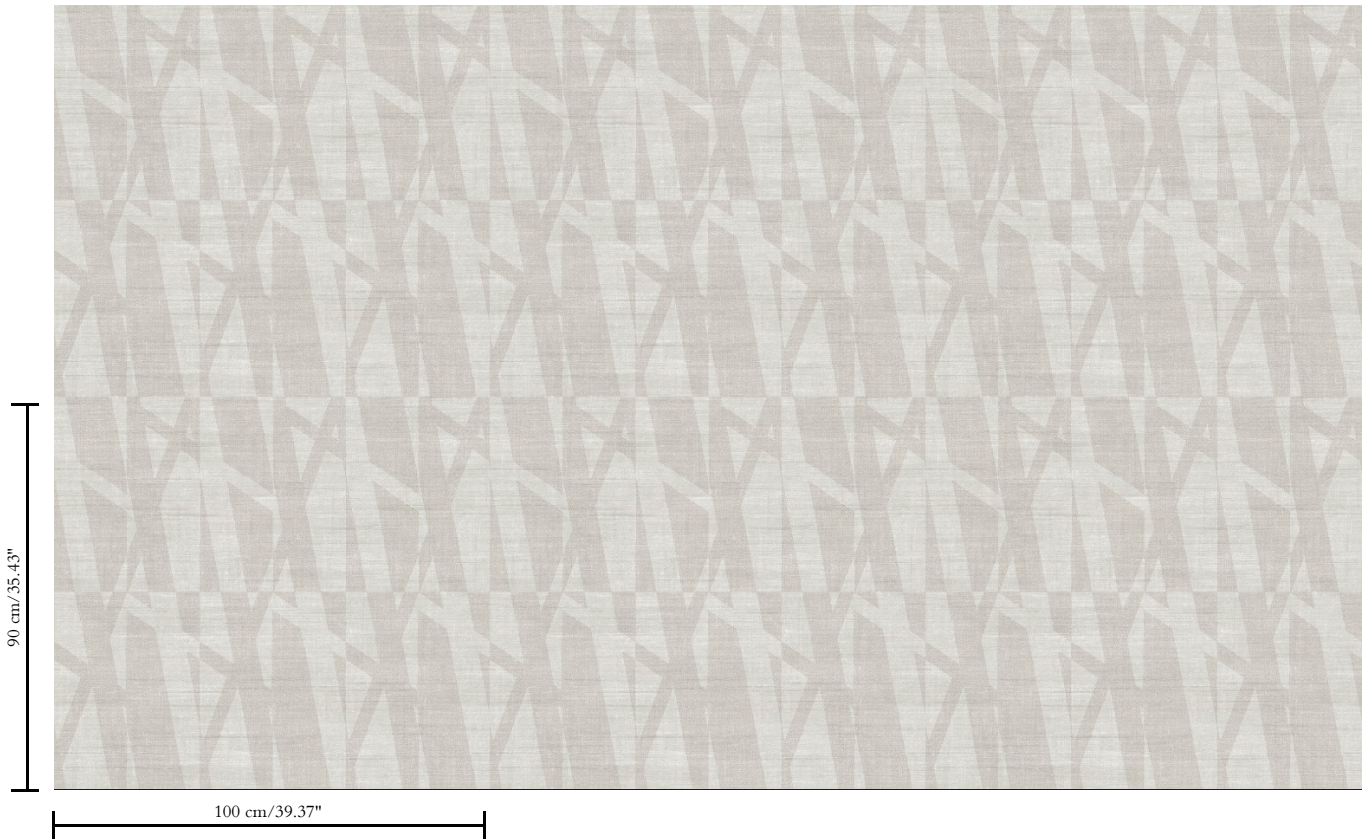

Collection

Signature

Pattern

Trace

Reference

24551