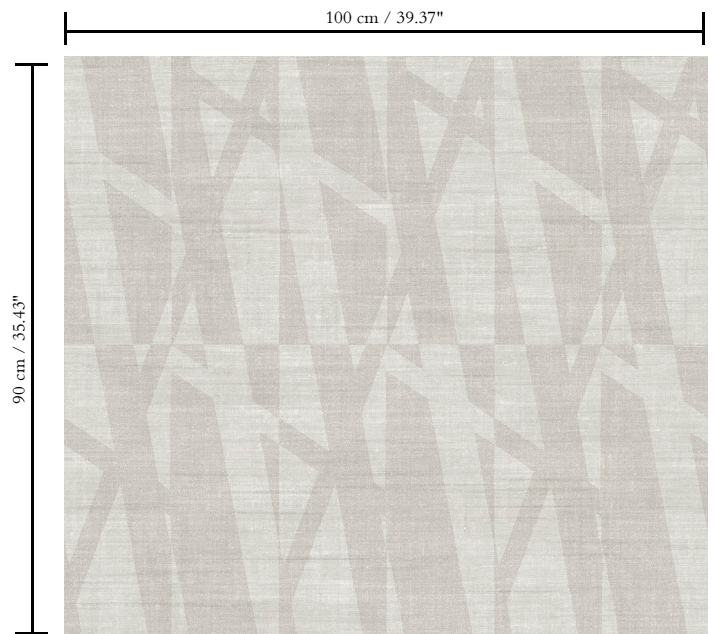

Spec Sheet

Collection

Signature

Pattern

Trace

Reference

24551

Composition

Vinyl wallpaper on paper backing

Description

Wallpaper with a natural linen look

Dimensions

XL-ROLL: Rolls of 10.05 m x 1.00 m = 10 m² / 11 yds x 39.37" = 108 sq. ft.

Repeat

Straight match 90 cm (35.43")

Adhesive

Metyl Special (200 g in 4 l of water) with the addition of 20% PVA adhesive

Fire retardancy

B-s2, d0 / Class A

Light resistance

Good lightfastness

Care

Extra-washable

How to paste

Paste the wallcovering

How to remove

Peelable