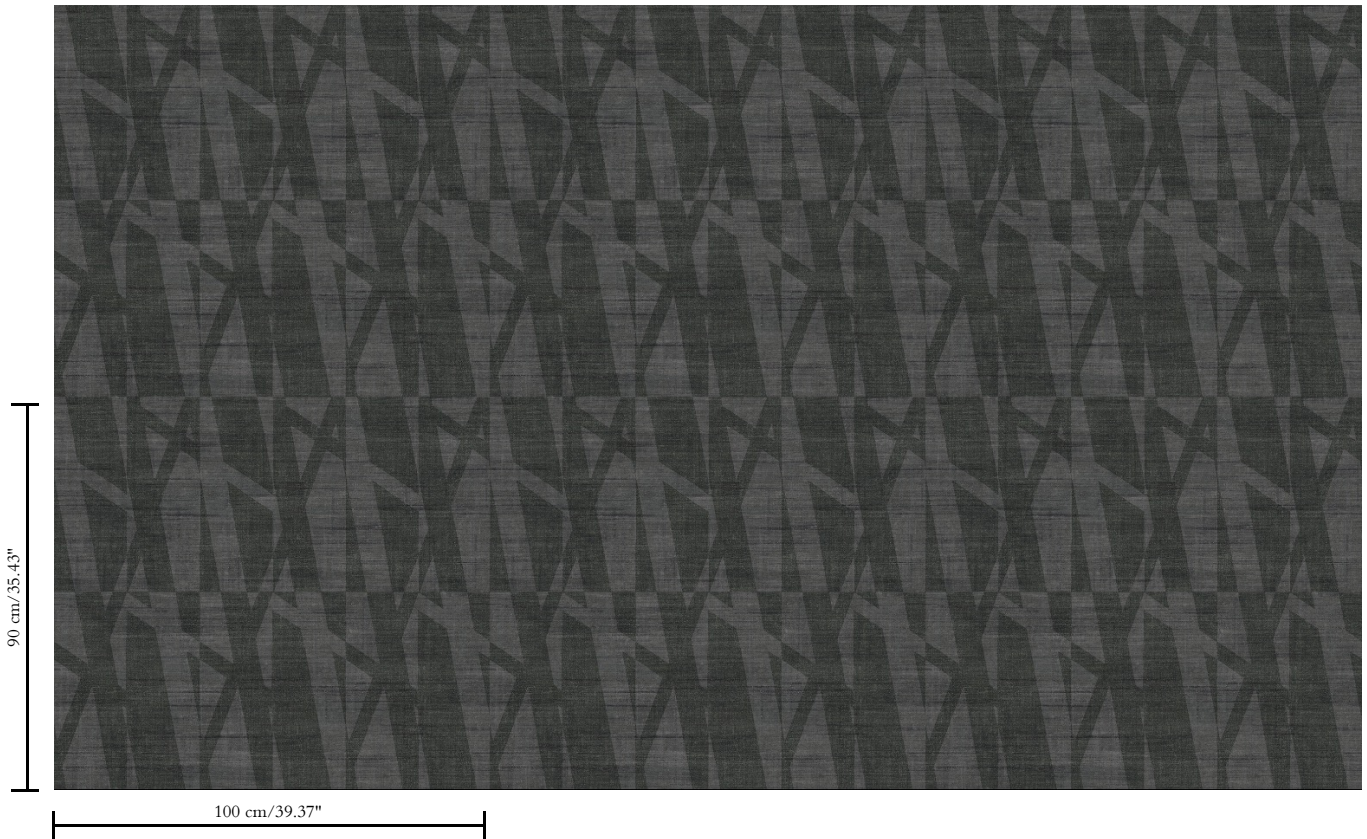

Collection

Signature

Pattern

Trace

Reference

24552