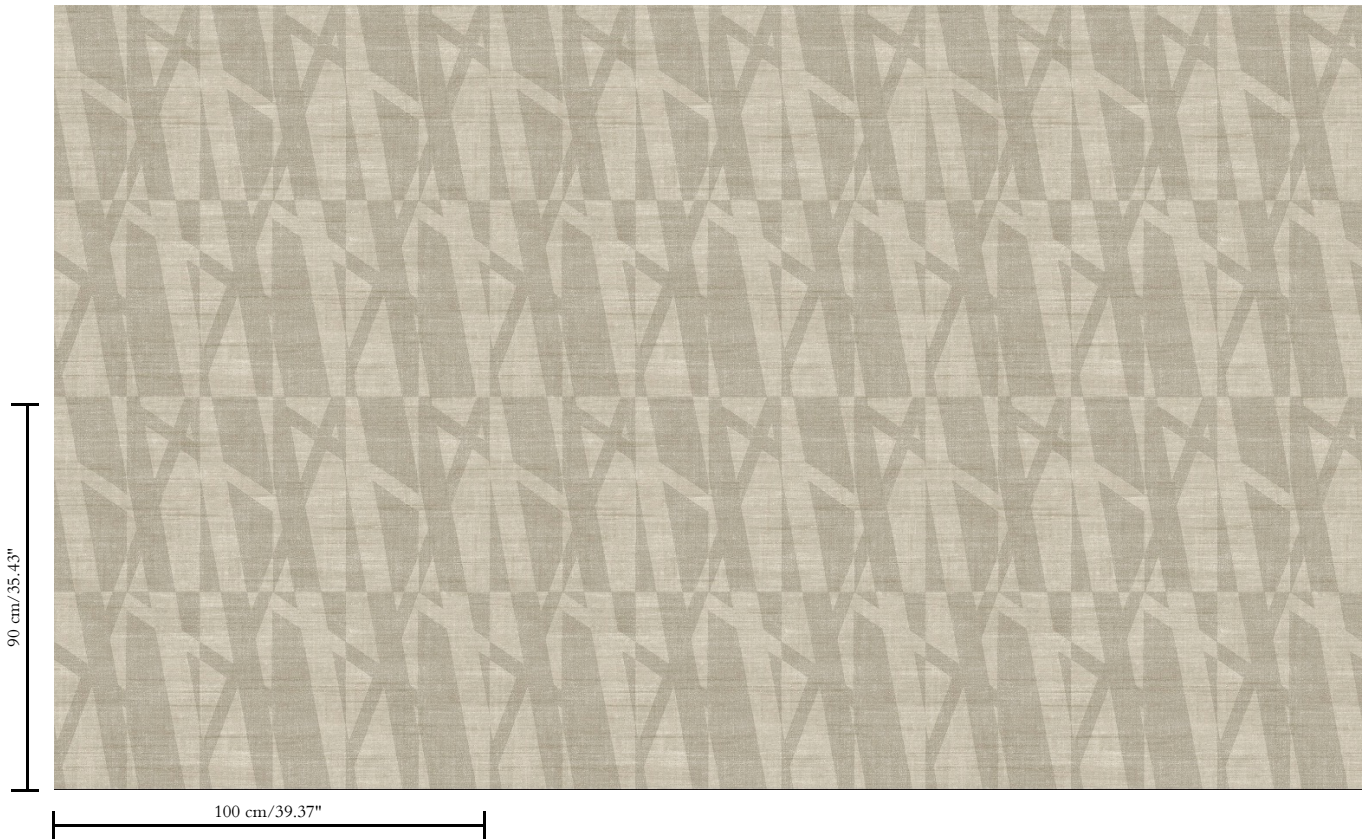

Collection

Signature

Pattern

Trace

Reference

24554