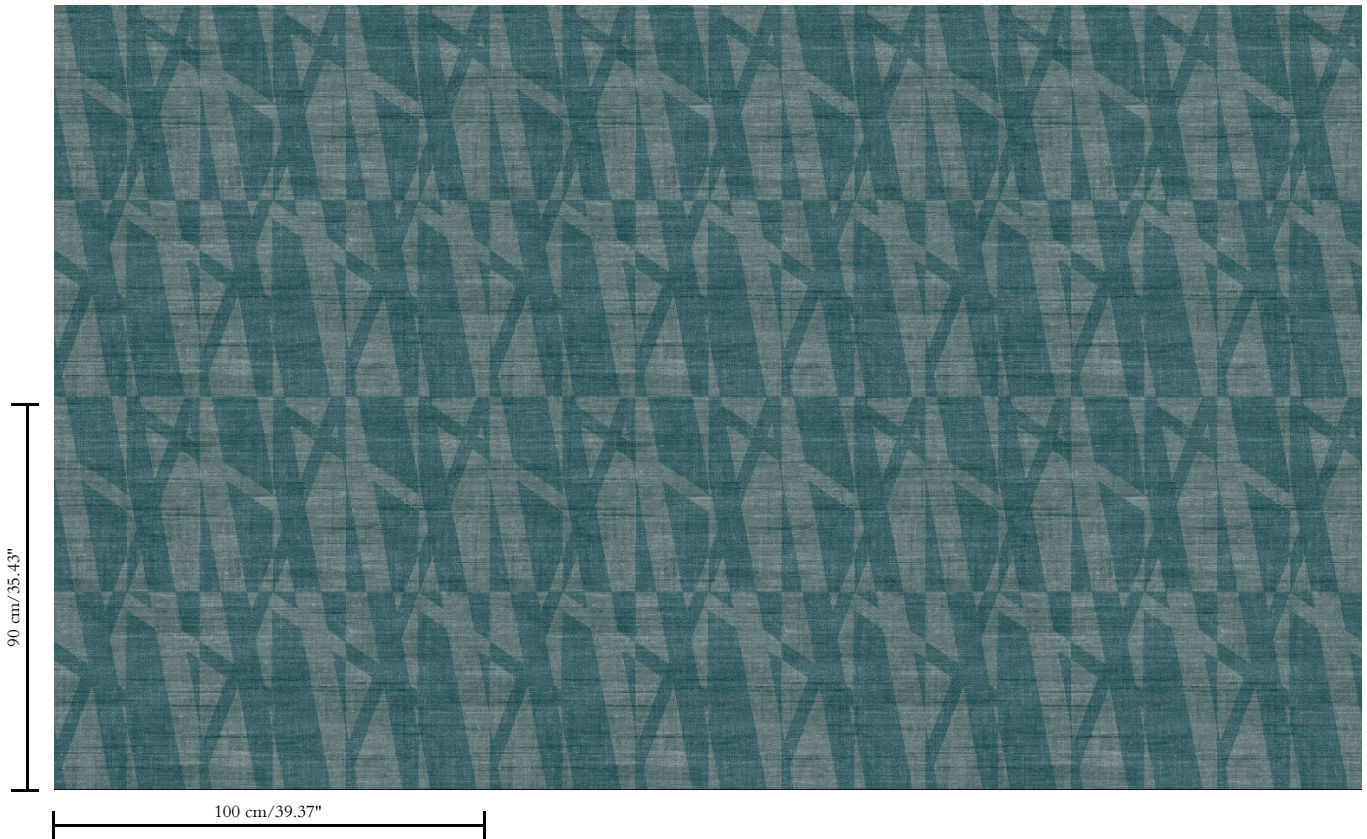

Collection

Signature

Pattern

Trace

Reference

24555