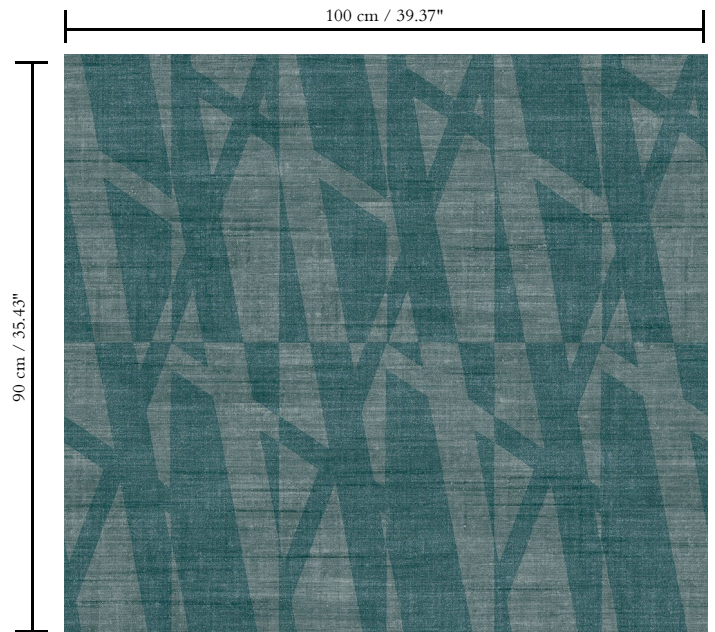

Spec Sheet

Collection

Signature

Pattern

Trace

Reference

24555

Composition

Vinyl wallpaper on paper backing

Description

Wallpaper with a natural linen look

Dimensions

XL-ROLL: Rolls of 10.05 m x 1.00 m = 10 m² / 11 yds x 39.37" = 108 sq. ft.

Repeat

Straight match 90 cm (35.43")

Adhesive

Metyl Special (200 g in 4 l of water) with the addition of 20% PVA adhesive

Fire retardancy

B-s2, d0 / Class A

Light resistance

Good lightfastness

Care

Extra-washable

How to paste

Paste the wallcovering

How to remove

Peelable