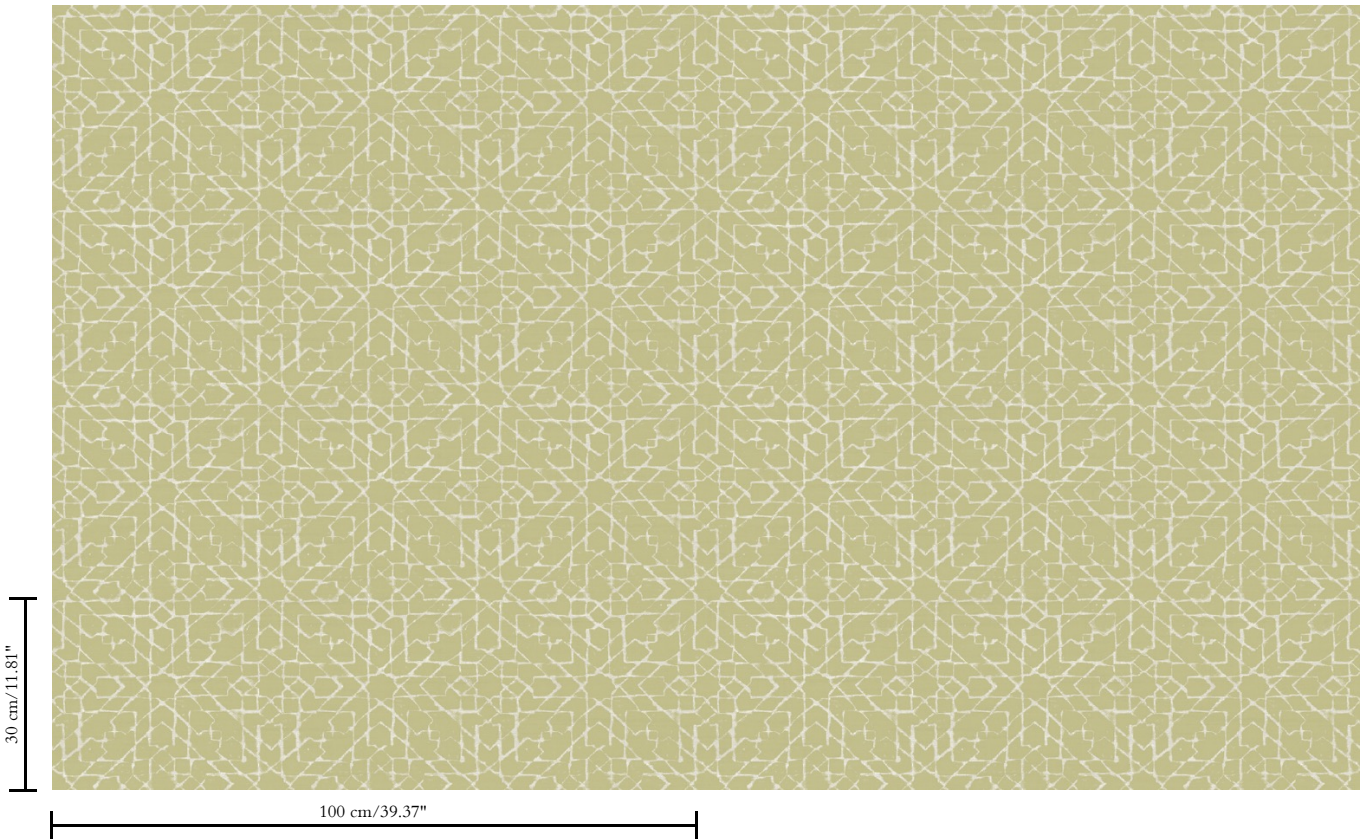

Collection

Signature

Pattern

Spark

Reference

24561