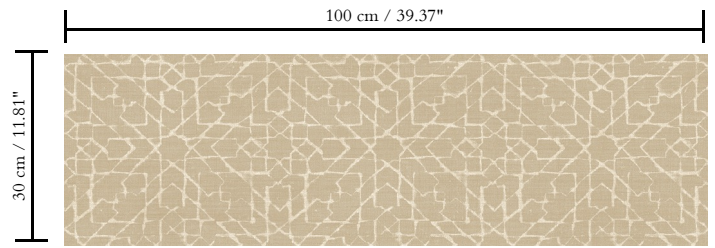

Spec Sheet

Collection

Signature

Pattern

Spark

Reference

24564

Composition

Vinyl wallpaper on paper backing

Description

Wallpaper with a natural linen look

Dimensions

XL-ROLL: Rolls of 10.05 m x 1.00 m = 10 m² / 11 yds x 39.37" = 108 sq. ft.

Repeat

Straight match 30 cm (11.81")

Adhesive

Metyl Special (200 g in 4 l of water) with the addition of 20% PVA adhesive

Fire retardancy

B-s2, d0 / Class A

Light resistance

Good lightfastness

Care

Extra-washable

How to paste

Paste the wallcovering

How to remove

Peelable