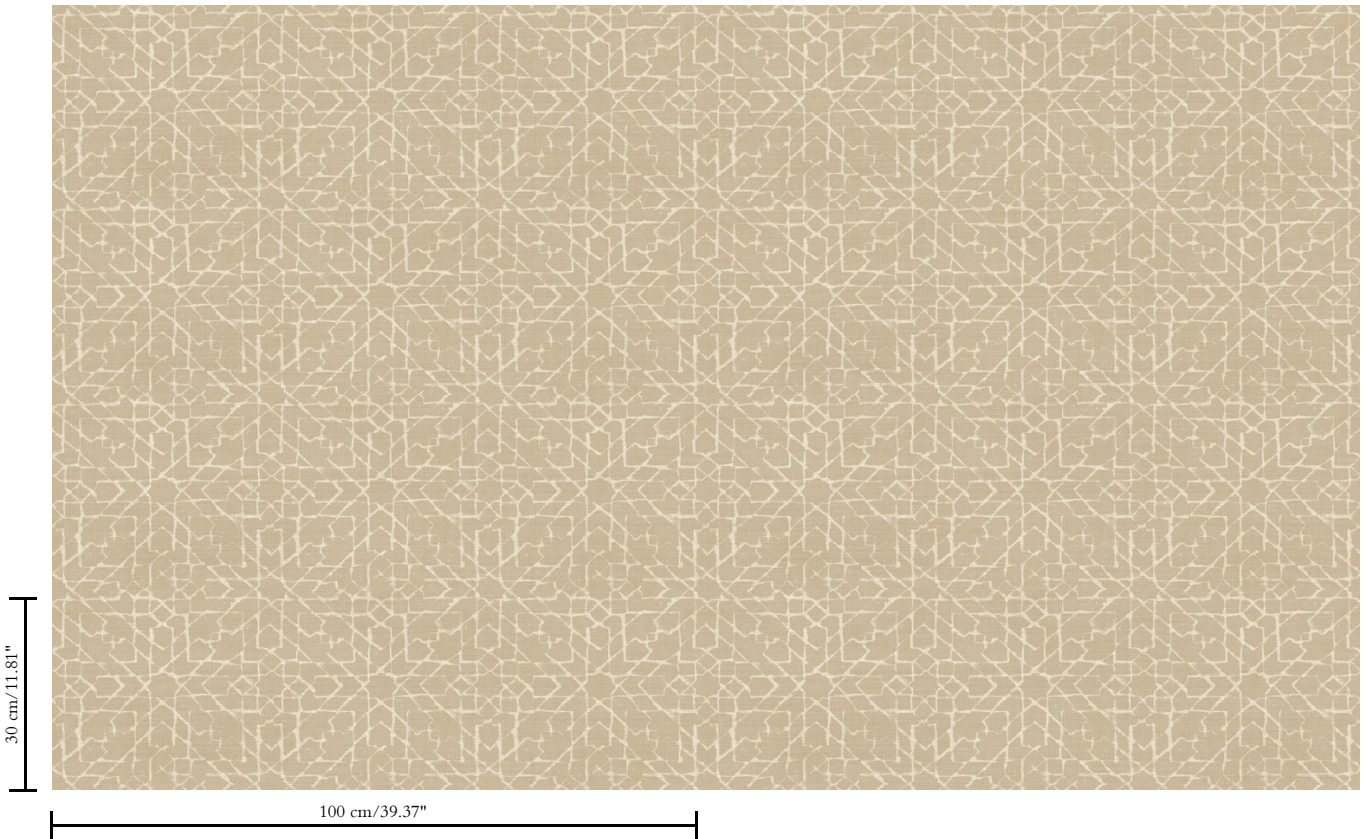

Collection

Signature

Pattern

Spark

Reference

24564