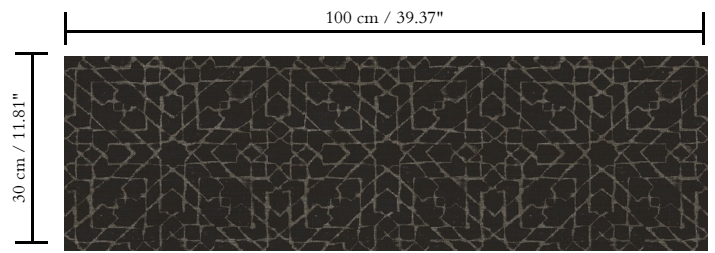

Spec Sheet

Collection

Signature

Pattern

Spark

Reference

24565

Composition

Vinyl wallpaper on paper backing

Description

Wallpaper with a natural linen look

Dimensions

XL-ROLL: Rolls of 10.05 m x 1.00 m = 10 m² / 11 yds x 39.37" = 108 sq. ft.

Repeat

Straight match 30 cm (11.81")

Adhesive

Metyl Special (200 g in 4 l of water) with the addition of 20% PVA adhesive

Fire retardancy

B-s2, d0 / Class A

Light resistance

Good lightfastness

Care

Extra-washable

How to paste

Paste the wallcovering

How to remove

Peelable