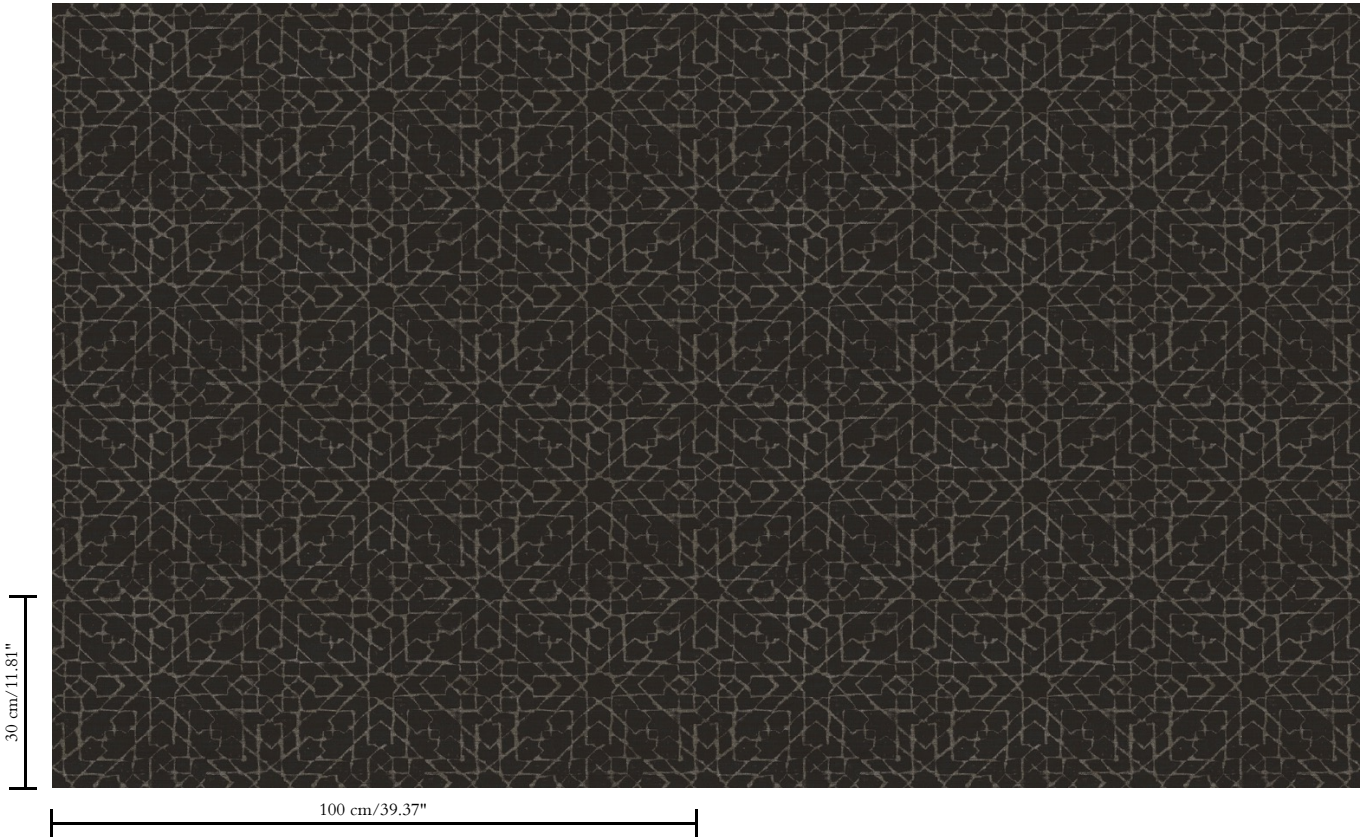

Collection

Signature

Pattern

Spark

Reference

24565