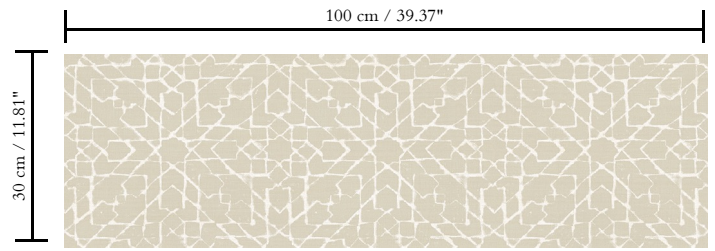

Spec Sheet

Collection

Signature

Pattern

Spark

Reference

24566

Composition

Vinyl wallpaper on paper backing

Description

Wallpaper with a natural linen look

Dimensions

XL-ROLL: Rolls of 10.05 m x 1.00 m = 10 m² / 11 yds x 39.37" = 108 sq. ft.

Repeat

Straight match 30 cm (11.81")

Adhesive

Metyl Special (200 g in 4 l of water) with the addition of 20% PVA adhesive

Fire retardancy

B-s2, d0 / Class A

Light resistance

Good lightfastness

Care

Extra-washable

How to paste

Paste the wallcovering

How to remove

Peelable