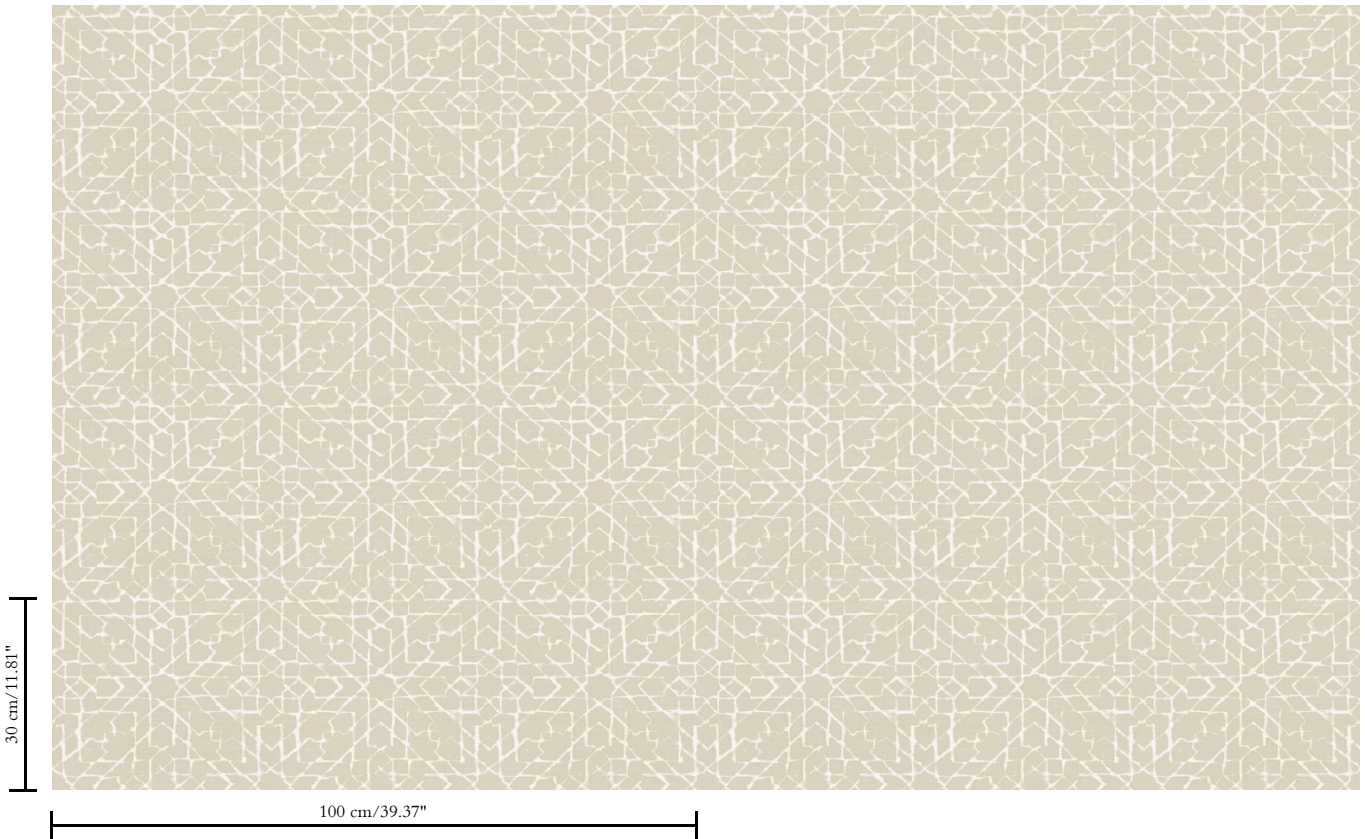

Collection

Signature

Pattern

Spark

Reference

24566