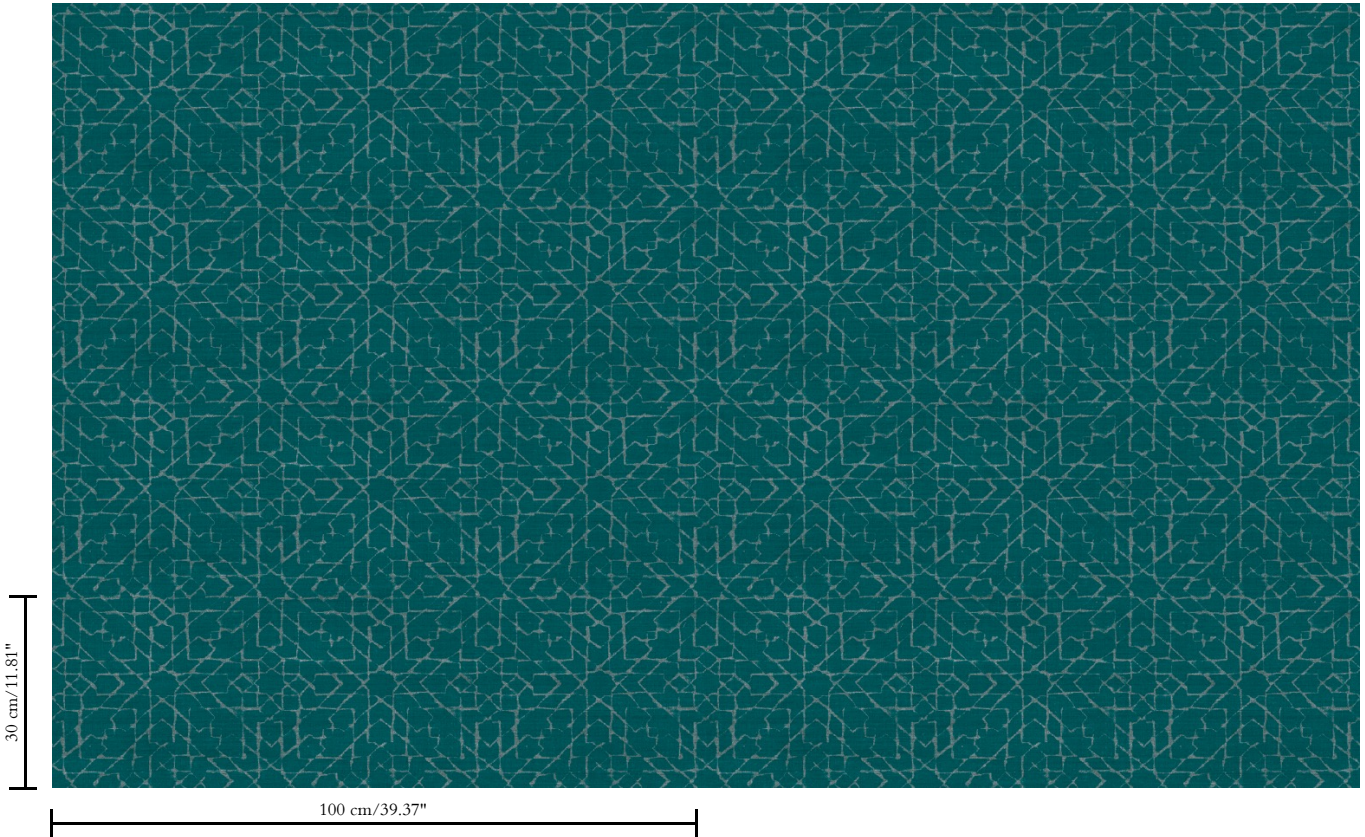

Collection
Signature

Pattern
Spark

Reference
24567