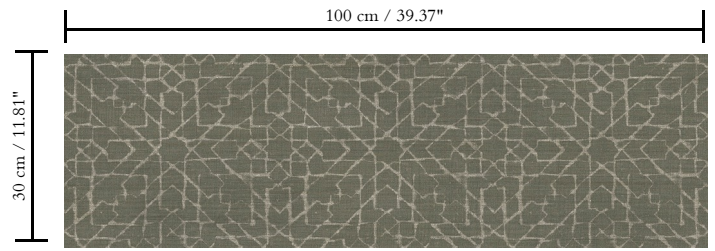

Spec Sheet

Collection

Signature

Pattern

Spark

Reference

24568

Composition

Vinyl wallpaper on paper backing

Description

Wallpaper with a natural linen look

Dimensions

XL-ROLL: Rolls of 10.05 m x 1.00 m = 10 m² / 11 yds x 39.37" = 108 sq. ft.

Repeat

Straight match 30 cm (11.81")

Adhesive

Metyl Special (200 g in 4 l of water) with the addition of 20% PVA adhesive

Fire retardancy

B-s2, d0 / Class A

Light resistance

Good lightfastness

Care

Extra-washable

How to paste

Paste the wallcovering

How to remove

Peelable