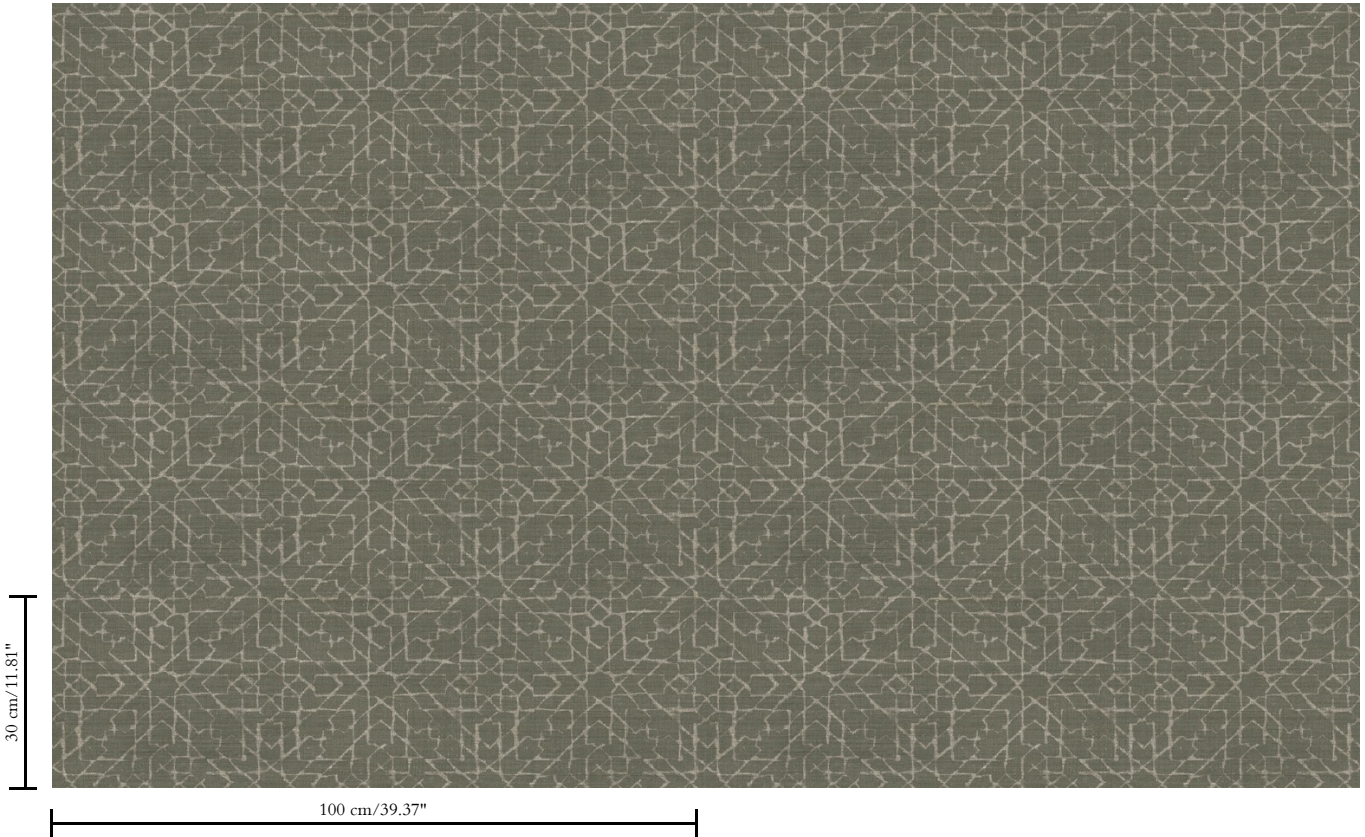

Collection

Signature

Pattern

Spark

Reference

24568