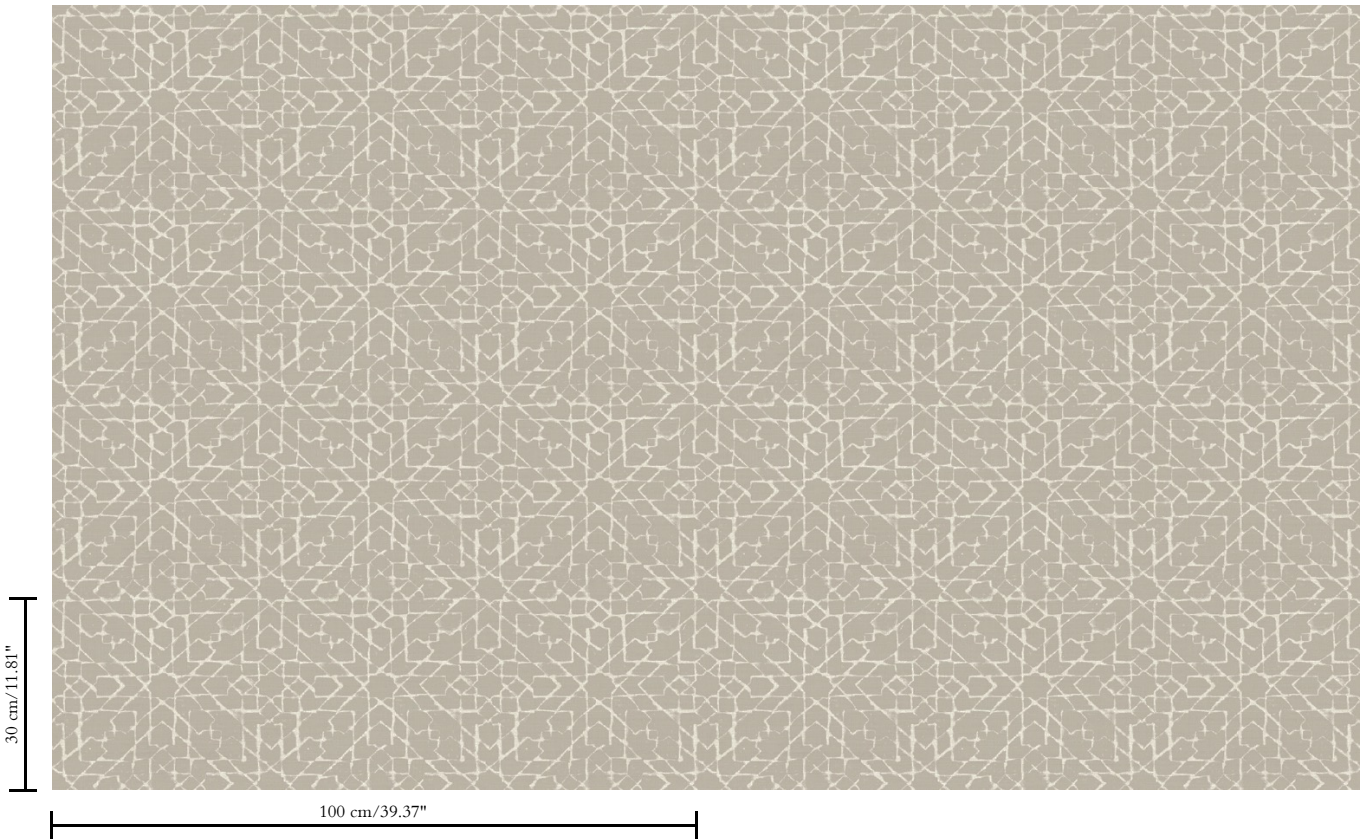

Collection

Signature

Pattern

Spark

Reference

24569