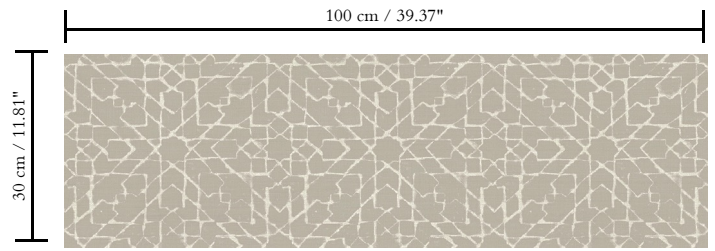

Spec Sheet

Collection

Signature

Pattern

Spark

Reference

24569

Composition

Vinyl wallpaper on paper backing

Description

Wallpaper with a natural linen look

Dimensions

XL-ROLL: Rolls of 10.05 m x 1.00 m = 10 m² / 11 yds x 39.37" = 108 sq. ft.

Repeat

Straight match 30 cm (11.81")

Adhesive

Metyl Special (200 g in 4 l of water) with the addition of 20% PVA adhesive

Fire retardancy

B-s2, d0 / Class A

Light resistance

Good lightfastness

Care

Extra-washable

How to paste

Paste the wallcovering

How to remove

Peelable