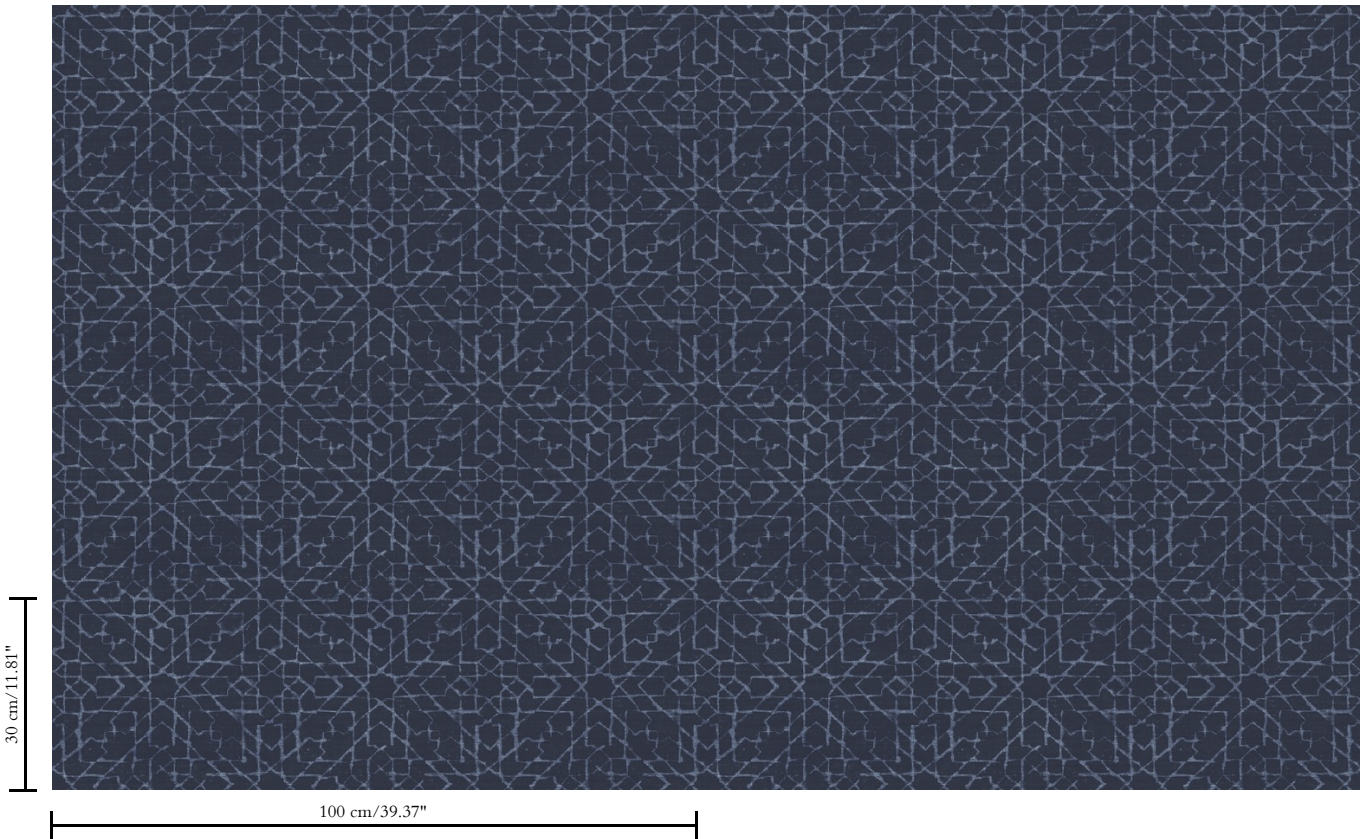

Collection

Signature

Pattern

Spark

Reference

24570