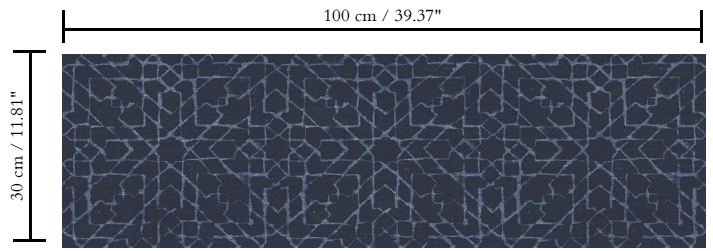

Spec Sheet

Collection

Signature

Pattern

Spark

Reference

24570

Composition

Vinyl wallpaper on paper backing

Description

Wallpaper with a natural linen look

Dimensions

XL-ROLL: Rolls of 10.05 m x 1.00 m = 10 m² / 11 yds x 39.37" = 108 sq. ft.

Repeat

Straight match 30 cm (11.81")

Adhesive

Metyl Special (200 g in 4 l of water) with the addition of 20% PVA adhesive

Fire retardancy

B-s2, d0 / Class A

Light resistance

Good lightfastness

Care

Extra-washable

How to paste

Paste the wallcovering

How to remove

Peelable