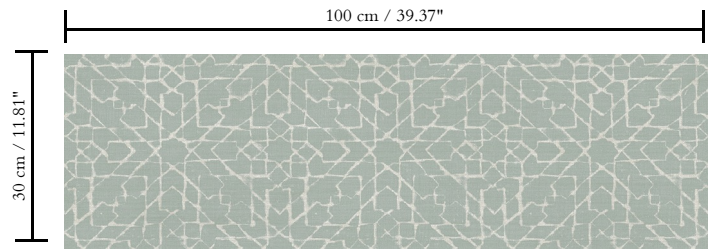

Spec Sheet

Collection

Signature

Pattern

Spark

Reference

24571

Composition

Vinyl wallpaper on paper backing

Description

Wallpaper with a natural linen look

Dimensions

XL-ROLL: Rolls of 10.05 m x 1.00 m = 10 m² / 11 yds x 39.37" = 108 sq. ft.

Repeat

Straight match 30 cm (11.81")

Adhesive

Metyl Special (200 g in 4 l of water) with the addition of 20% PVA adhesive

Fire retardancy

B-s2, d0 / Class A

Light resistance

Good lightfastness

Care

Extra-washable

How to paste

Paste the wallcovering

How to remove

Peelable