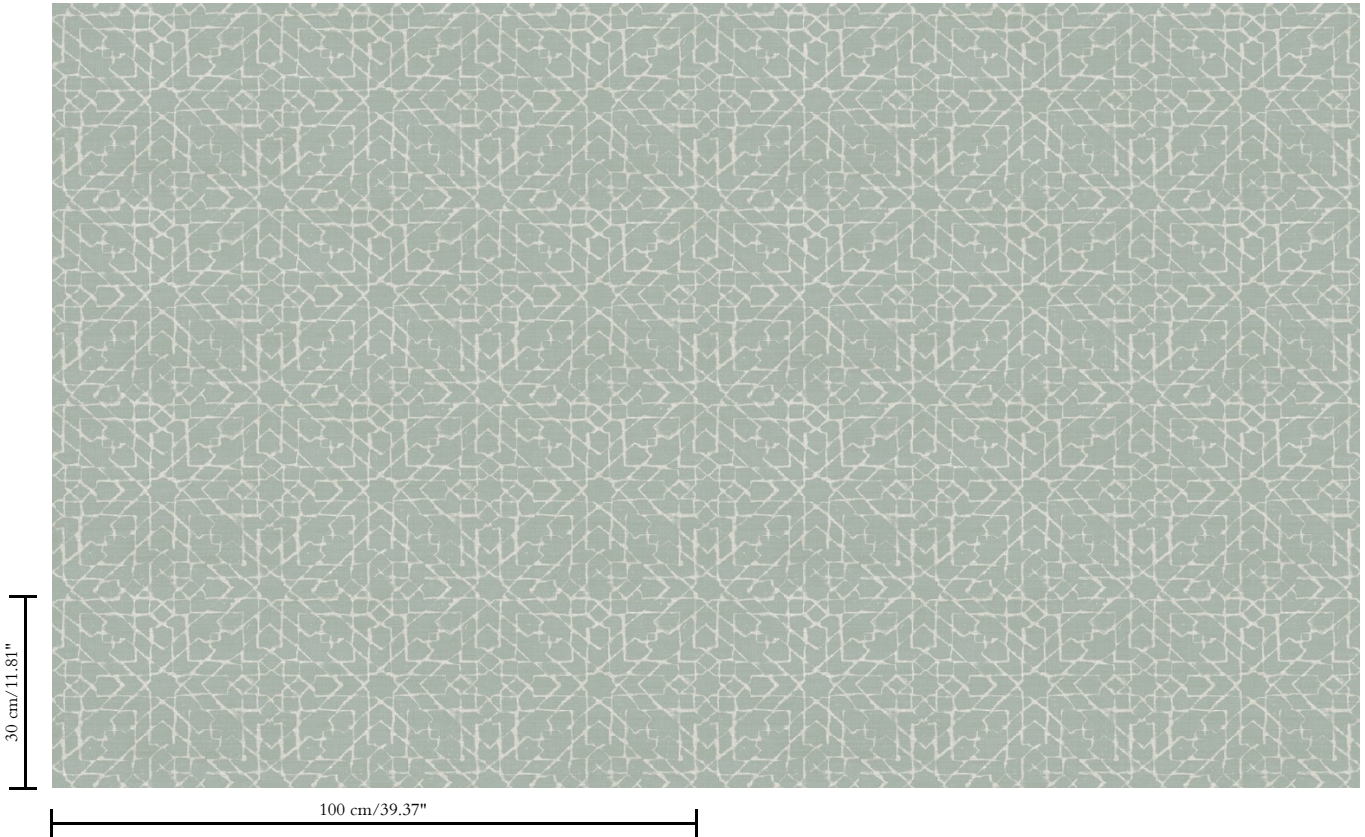

Collection

Signature

Pattern

Spark

Reference

24571