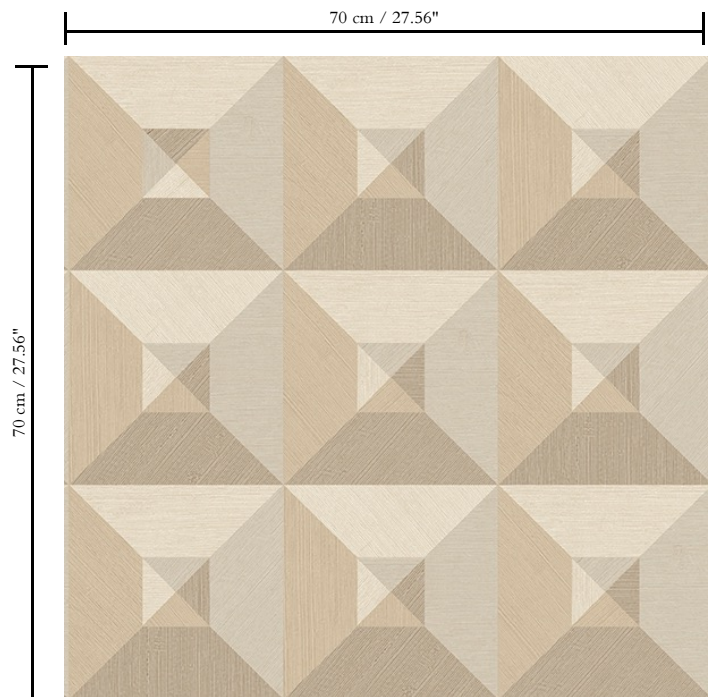

Spec Sheet

Collection

Focus

Pattern

Pyramid

Reference

26501

Composition

Wallcovering with paper backing

Description

Vinyl wallpaper with a deep and natural-looking relief in sleek geometric shapes that create a 3D effect

Dimensions

Rolls of 10.05 m x 0.70 m = 7 m² / 11 yds x 27.56" = 75 sq. ft.

Repeat

Straight match 70 cm (27.56")

Adhesive

Metyl Special (200 g in 4 l of water) with the addition of 20% PVA adhesive

Fire retardancy

B-s2, d0 / Class A

Light resistance

Good lightfastness

Care

Extra-washable

How to paste

Paste the wallcovering

How to remove

Peelable