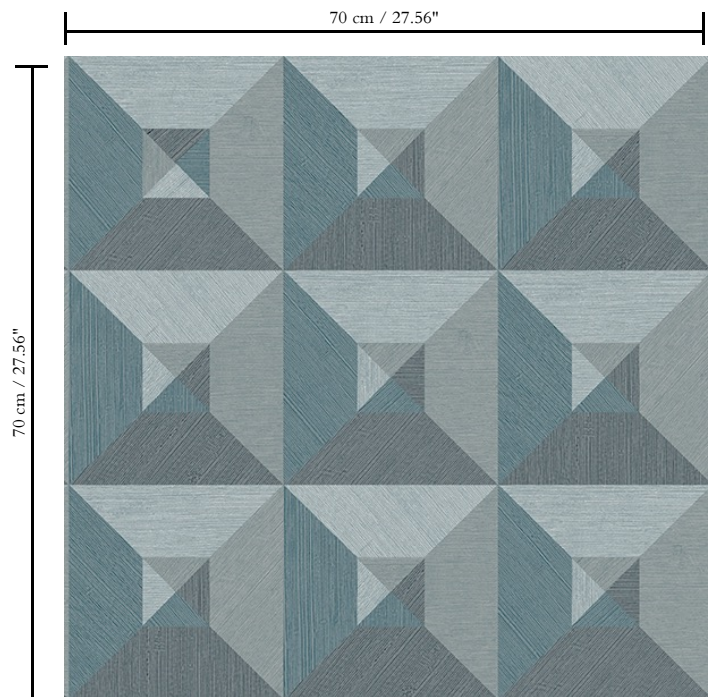

Spec Sheet

Collection

Focus

Pattern

Pyramid

Reference

26503

Composition

Wallcovering with paper backing

Description

Vinyl wallpaper with a deep and natural-looking relief in sleek geometric shapes that create a 3D effect

Dimensions

Rolls of 10.05 m x 0.70 m = 7 m² / 11 yds x 27.56" = 75 sq. ft.

Repeat

Straight match 70 cm (27.56")

Adhesive

Metyl Special (200 g in 4 l of water) with the addition of 20% PVA adhesive

Fire retardancy

B-s2, d0 / Class A

Light resistance

Good lightfastness

Care

Extra-washable

How to paste

Paste the wallcovering

How to remove

Peelable