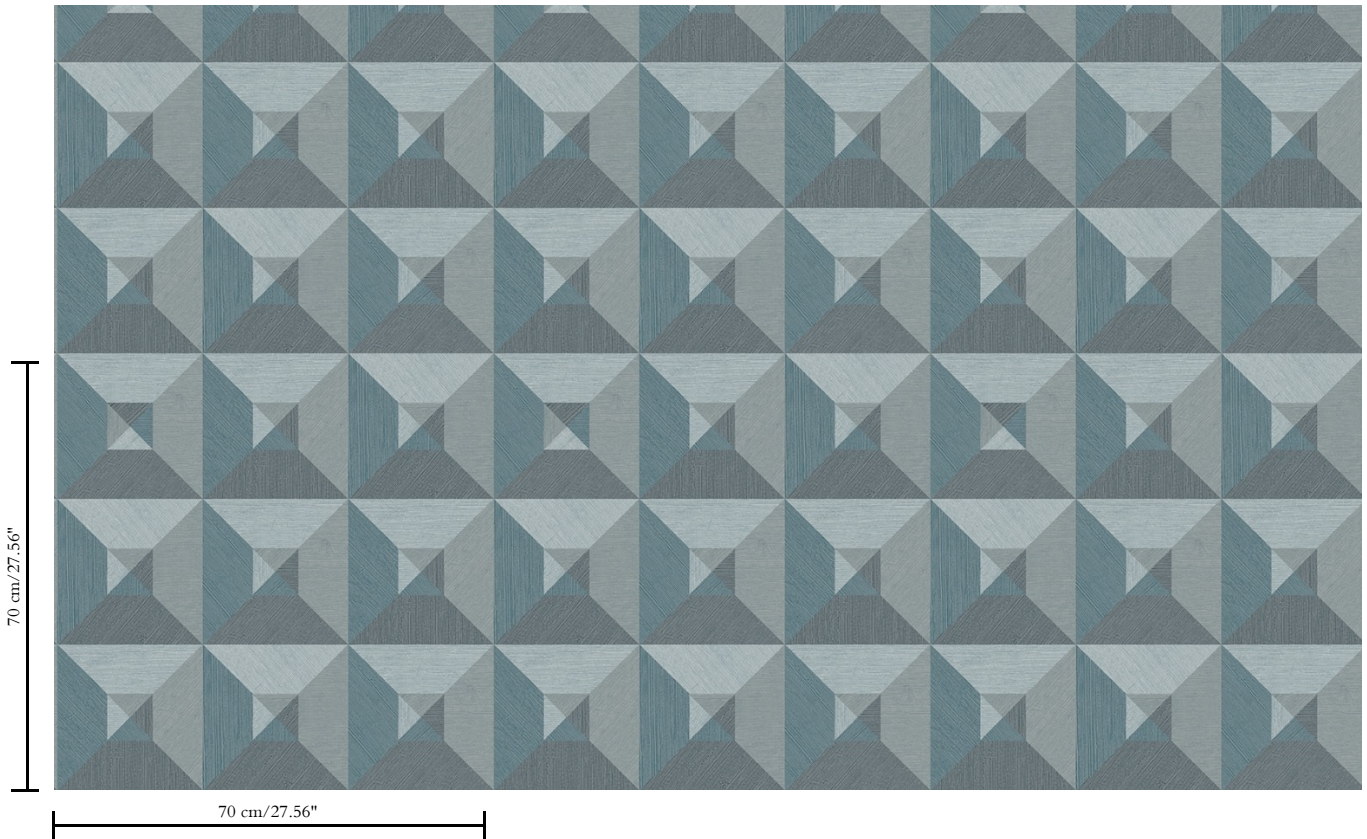

ARTE

www.arte-international.com

Collection

Focus

Pattern

Pyramid

Reference

26503

<https://www.arte-international.com/en/collections/focus/pyramid/26503>