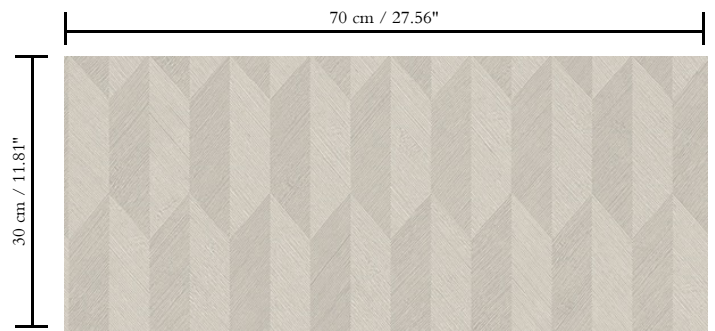

Spec Sheet

Collection

Focus

Pattern

Symbol

Reference

26531

Composition

Wallcovering with paper backing

Description

Vinyl wallpaper with a deep and natural-looking relief in sleek geometric shapes that create a 3D effect

Dimensions

Rolls of 10.05 m x 0.70 m = 7 m² / 11 yds x 27.56" = 75 sq. ft.

Repeat

Straight match 30 cm (11.81")

Adhesive

Metyl Special (200 g in 4 l of water) with the addition of 20% PVA adhesive

Fire retardancy

B-s2, d0 / Class A

Light resistance

Good lightfastness

Care

Extra-washable

How to paste

Paste the wallcovering

How to remove

Peelable