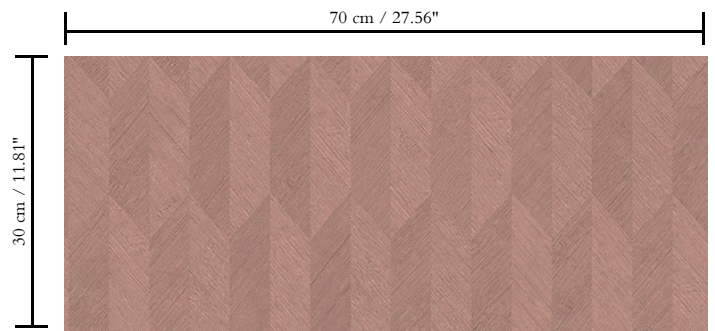

Spec Sheet

Collection

Focus

Pattern

Symbol

Reference

26533

Composition

Wallcovering with paper backing

Description

Vinyl wallpaper with a deep and natural-looking relief in sleek geometric shapes that create a 3D effect

Dimensions

Rolls of 10.05 m x 0.70 m = 7 m² / 11 yds x 27.56" = 75 sq. ft.

Repeat

Straight match 30 cm (11.81")

Adhesive

Metyl Special (200 g in 4 l of water) with the addition of 20% PVA adhesive

Fire retardancy

B-s2, d0 / Class A

Light resistance

Good lightfastness

Care

Extra-washable

How to paste

Paste the wallcovering

How to remove

Peelable