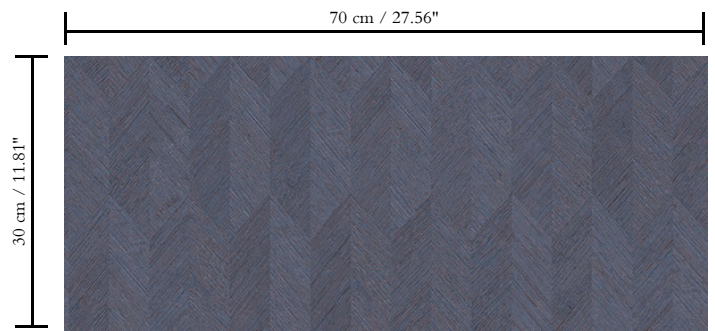

Spec Sheet

Collection

Focus

Pattern

Symbol

Reference

26535

Composition

Wallcovering with paper backing

Description

Vinyl wallpaper with a deep and natural-looking relief in sleek geometric shapes that create a 3D effect

Dimensions

Rolls of 10.05 m x 0.70 m = 7 m² / 11 yds x 27.56" = 75 sq. ft.

Repeat

Straight match 30 cm (11.81")

Adhesive

Metyl Special (200 g in 4 l of water) with the addition of 20% PVA adhesive

Fire retardancy

B-s2, d0 / Class A

Light resistance

Good lightfastness

Care

Extra-washable

How to paste

Paste the wallcovering

How to remove

Peelable