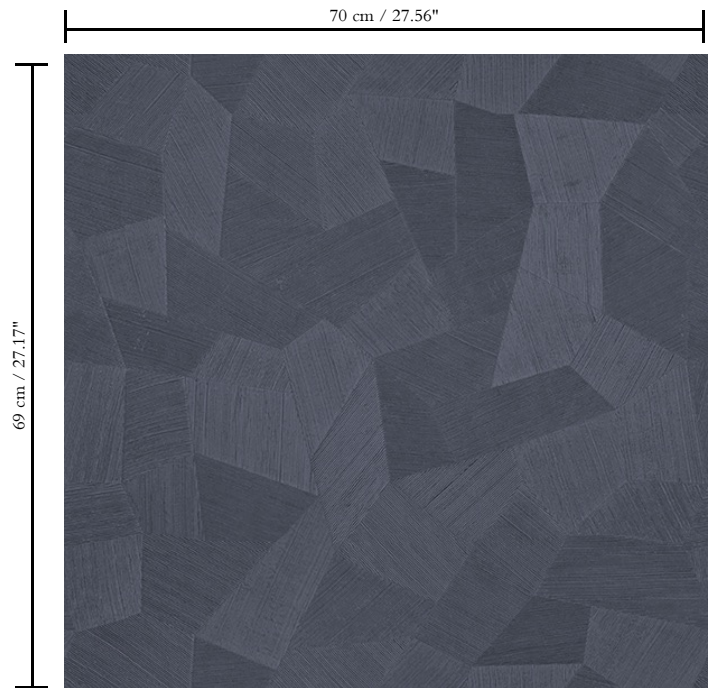

Spec Sheet

Collection

Focus

Pattern

Facet

Reference

26541

Composition

Vinyl wallpaper on paper backing

Description

Vinyl wallpaper with a deep and natural-looking relief in sleek geometric shapes that create a 3D effect

Dimensions

Rolls of 10.05 m x 0.70 m = 7 m² / 11 yds x 27.56" = 75 sq. ft.

Repeat

Straight match 69 cm (27.17")

Adhesive

Metyl Special (200 g in 4 l of water) with the addition of 20% PVA adhesive

Fire retardancy

B-s2, d0 / Class A

Light resistance

Good lightfastness

Care

Extra-washable

How to paste

Paste the wallcovering

How to remove

Peelable