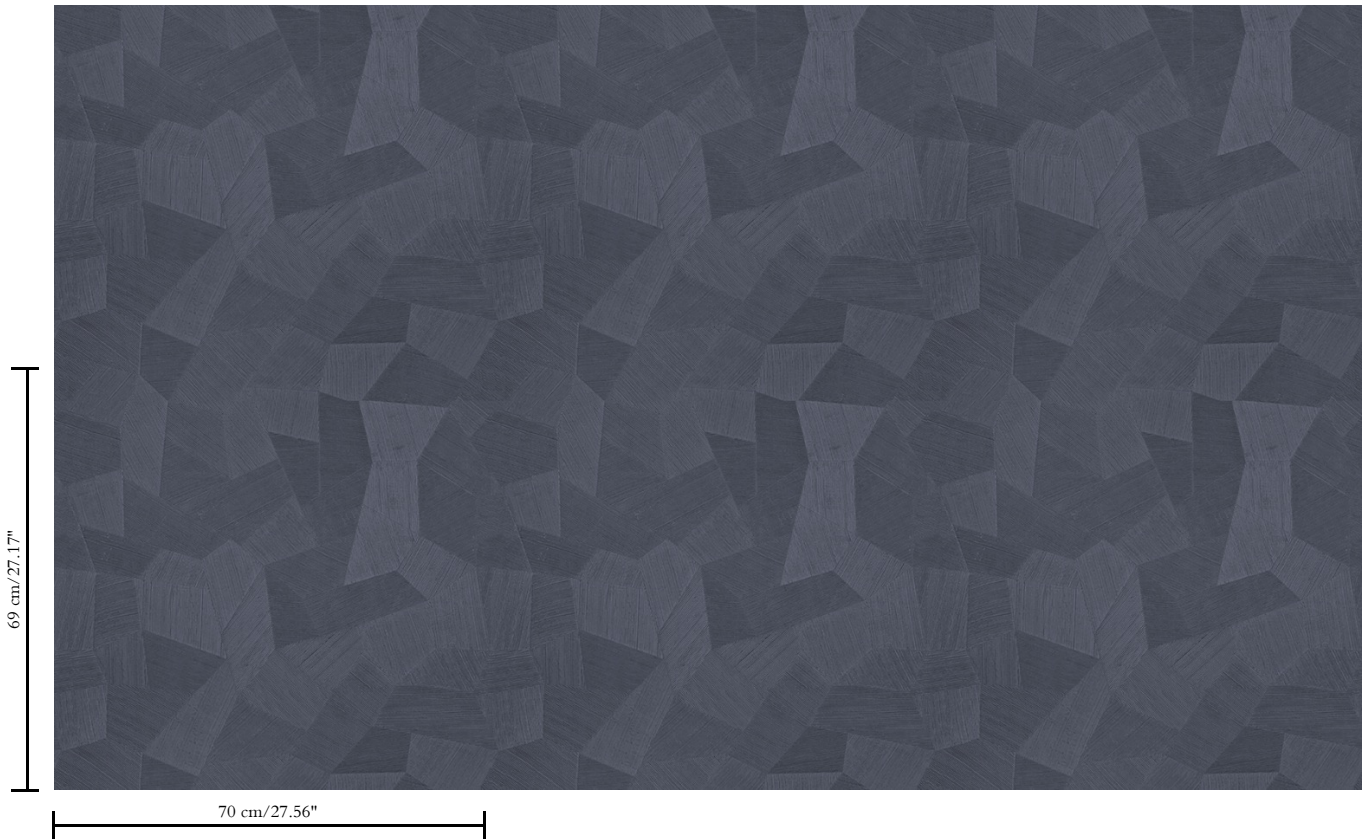

Collection

Focus

Pattern

Facet

Reference

26541