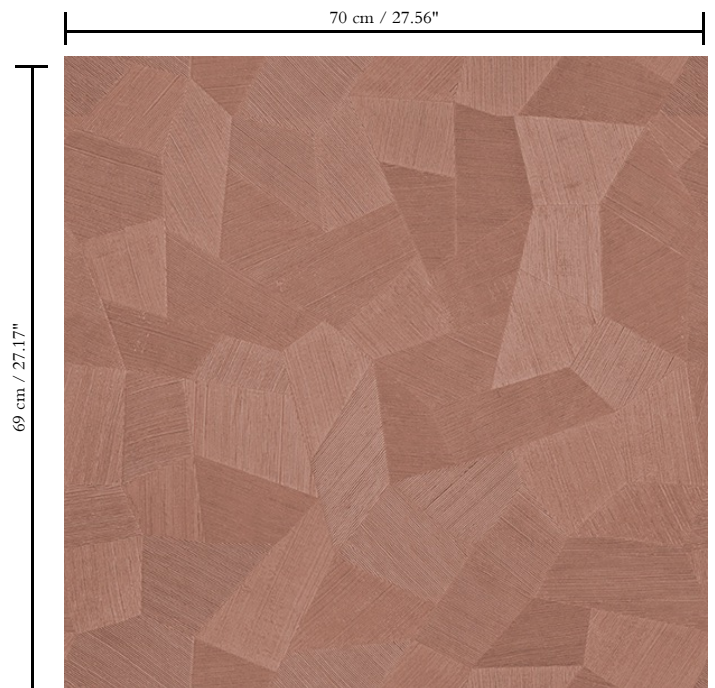

Spec Sheet

Collection

Focus

Pattern

Facet

Reference

26542

Composition

Vinyl wallpaper on paper backing

Description

Vinyl wallpaper with a deep and natural-looking relief in sleek geometric shapes that create a 3D effect

Dimensions

Rolls of 10.05 m x 0.70 m = 7 m² / 11 yds x 27.56" = 75 sq. ft.

Repeat

Straight match 69 cm (27.17")

Adhesive

Metyl Special (200 g in 4 l of water) with the addition of 20% PVA adhesive

Fire retardancy

B-s2, d0 / Class A

Light resistance

Good lightfastness

Care

Extra-washable

How to paste

Paste the wallcovering

How to remove

Peelable