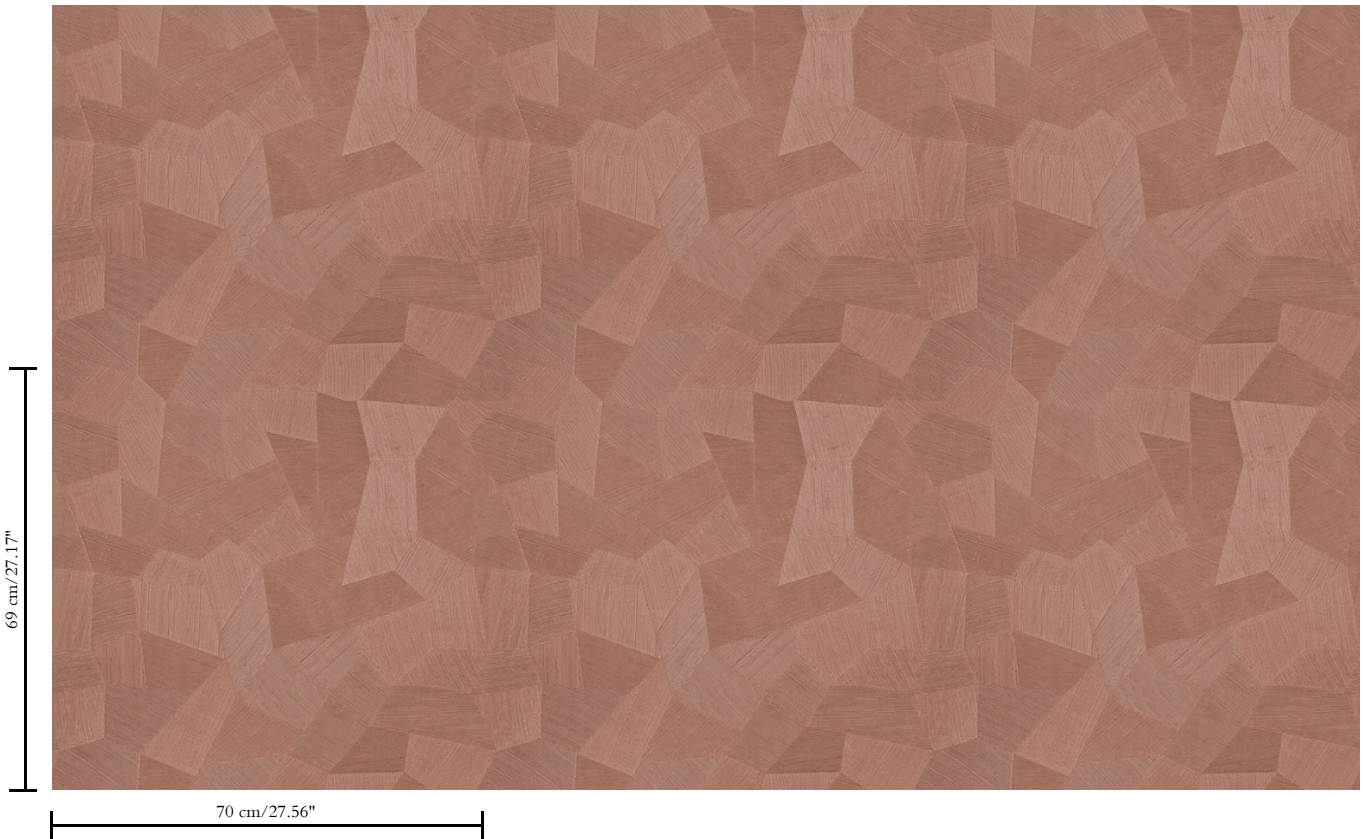

Collection

Focus

Pattern

Facet

Reference

26542