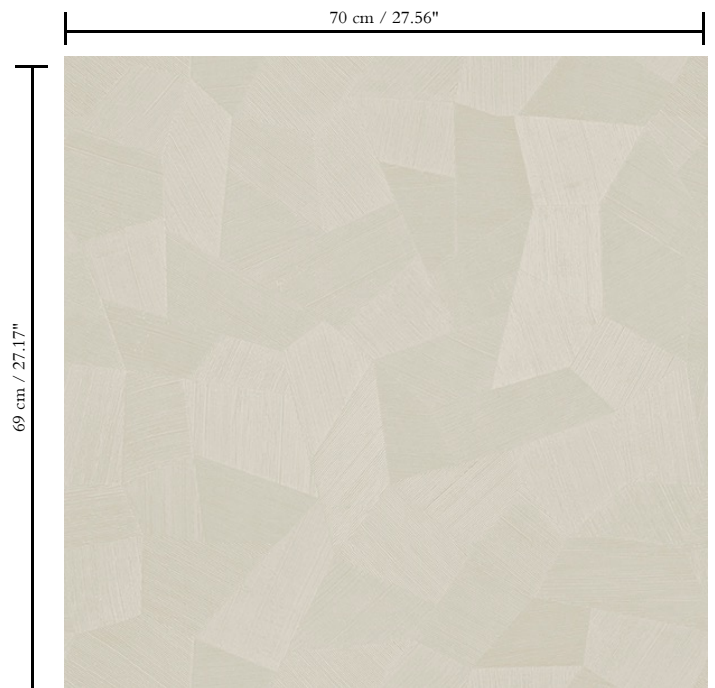

Spec Sheet

Collection

Focus

Pattern

Facet

Reference

26543

Composition

Vinyl wallpaper on paper backing

Description

Vinyl wallpaper with a deep and natural-looking relief in sleek geometric shapes that create a 3D effect

Dimensions

Rolls of 10.05 m x 0.70 m = 7 m² / 11 yds x 27.56" = 75 sq. ft.

Repeat

Straight match 69 cm (27.17")

Adhesive

Metyl Special (200 g in 4 l of water) with the addition of 20% PVA adhesive

Fire retardancy

B-s2, d0 / Class A

Light resistance

Good lightfastness

Care

Extra-washable

How to paste

Paste the wallcovering

How to remove

Peelable