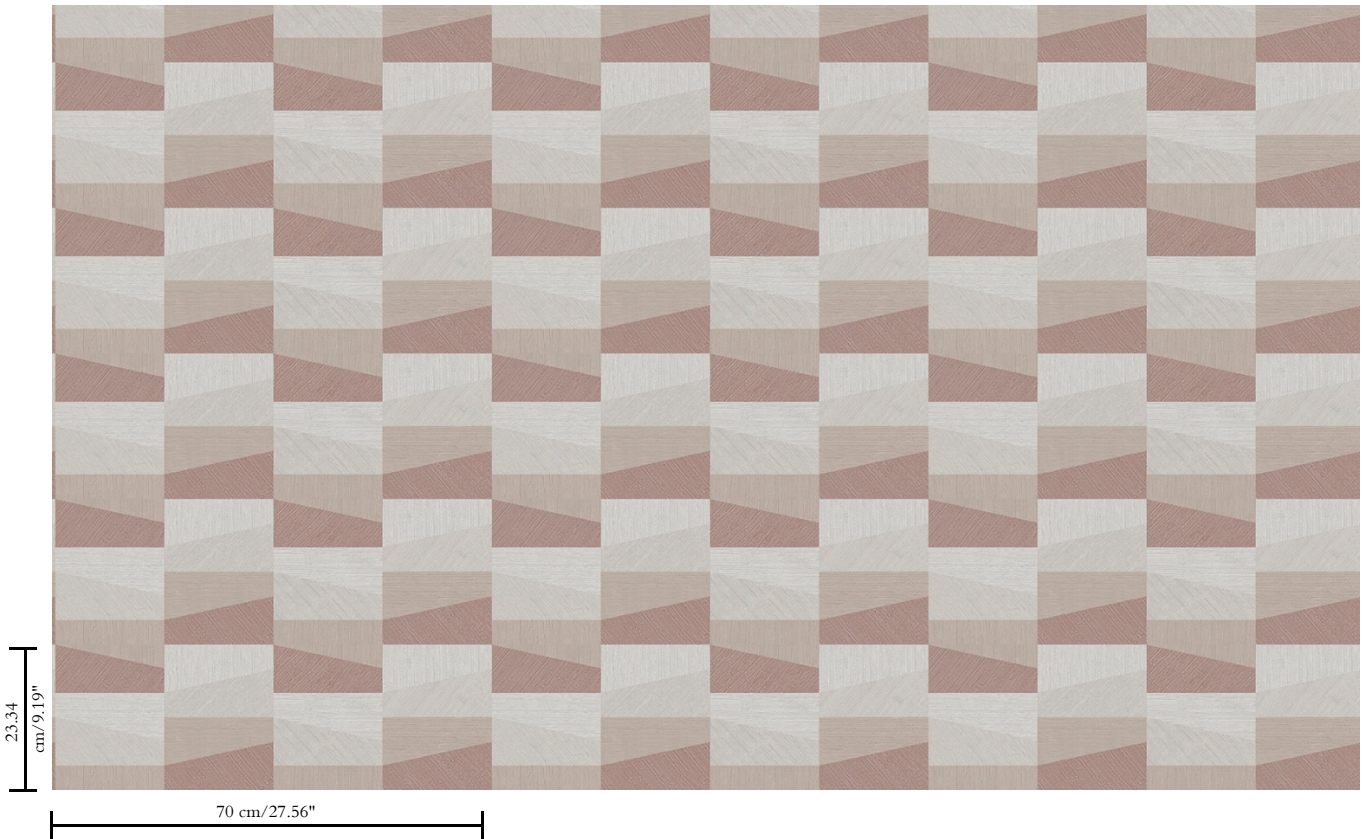

Collection

Focus

Pattern

Polygon

Reference

26551

<https://www.arte-international.com/en/collections/focus/polygon/26551>