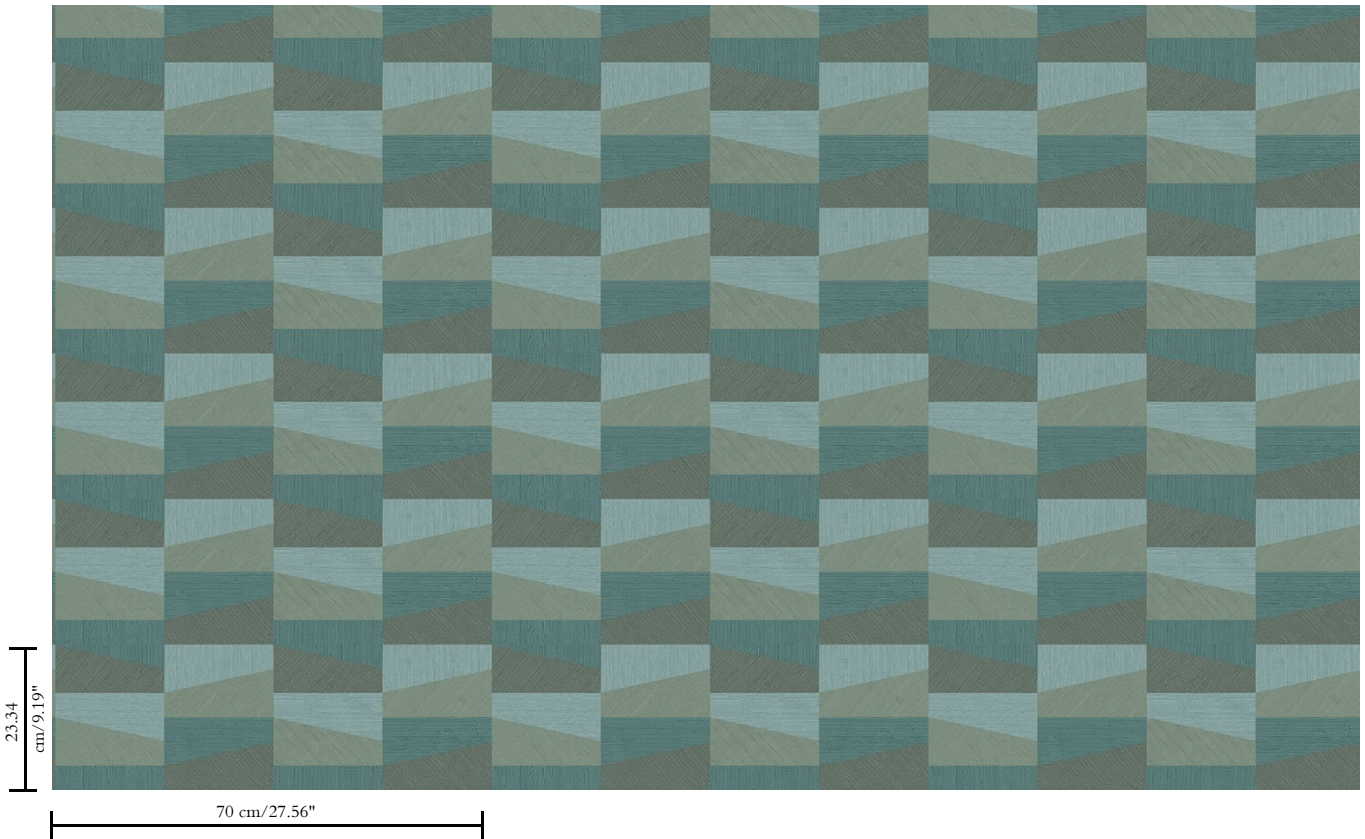

Collection

Focus

Pattern

Polygon

Reference

26553

<https://www.arte-international.com/en/collections/focus/polygon/26553>