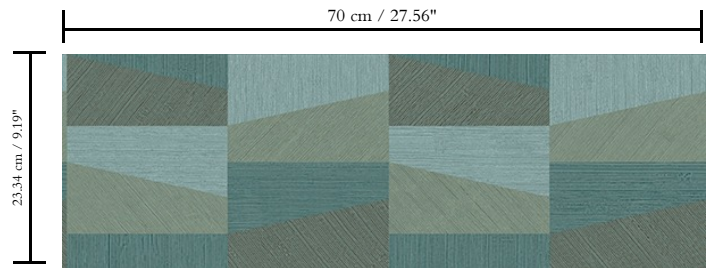

Spec Sheet

Collection

Focus

Pattern

Polygon

Reference

26553

Composition

Wallcovering with paper backing

Description

Vinyl wallpaper with a deep and natural-looking relief in sleek geometric shapes that create a 3D effect

Dimensions

Rolls of 10.05 m x 0.70 m = 7 m² / 11 yds x 27.56" = 75 sq. ft.

Repeat

Straight match 23.34 cm (9.19")

Adhesive

Metyl Special (200 g in 4 l of water) with the addition of 20% PVA adhesive

Fire retardancy

B-s2, d0 / Class A

Light resistance

Good lightfastness

Care

Extra-washable

How to paste

Paste the wallcovering

How to remove

Peelable