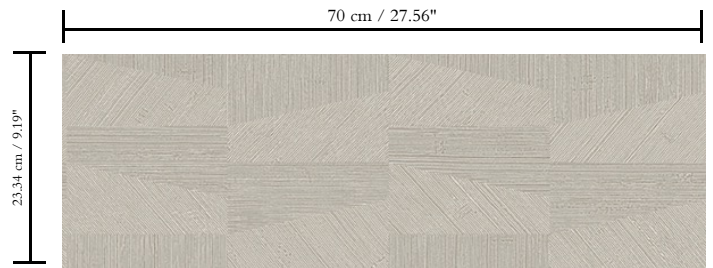

Spec Sheet

Collection

Focus

Pattern

Trapezium

Reference

26561

Composition

Wallcovering with paper backing

Description

Vinyl wallpaper with a deep and natural-looking relief in sleek geometric shapes that create a 3D effect

Dimensions

Rolls of 10.05 m x 0.70 m = 7 m² / 11 yds x 27.56" = 75 sq. ft.

Repeat

Straight match 23.34 cm (9.19")

Adhesive

Metyl Special (200 g in 4 l of water) with the addition of 20% PVA adhesive

Fire retardancy

B-s2, d0 / Class A

Light resistance

Good lightfastness

Care

Extra-washable

How to paste

Paste the wallcovering

How to remove

Peelable